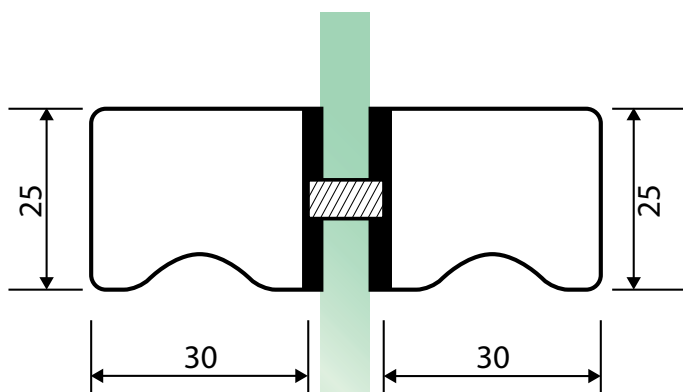

PRODUCT CODE:

NB-05

PRODUCT TYPE:

Button Pull Square 25mm

TECHNICAL DETAILS:

- Shower Screen Door Knob Set
- Button Pull Square
- 25mm

AVAILABLE FINISHING:

- **CHROME PLATED**

SIDE VIEW

GLASS HOLE DETAIL