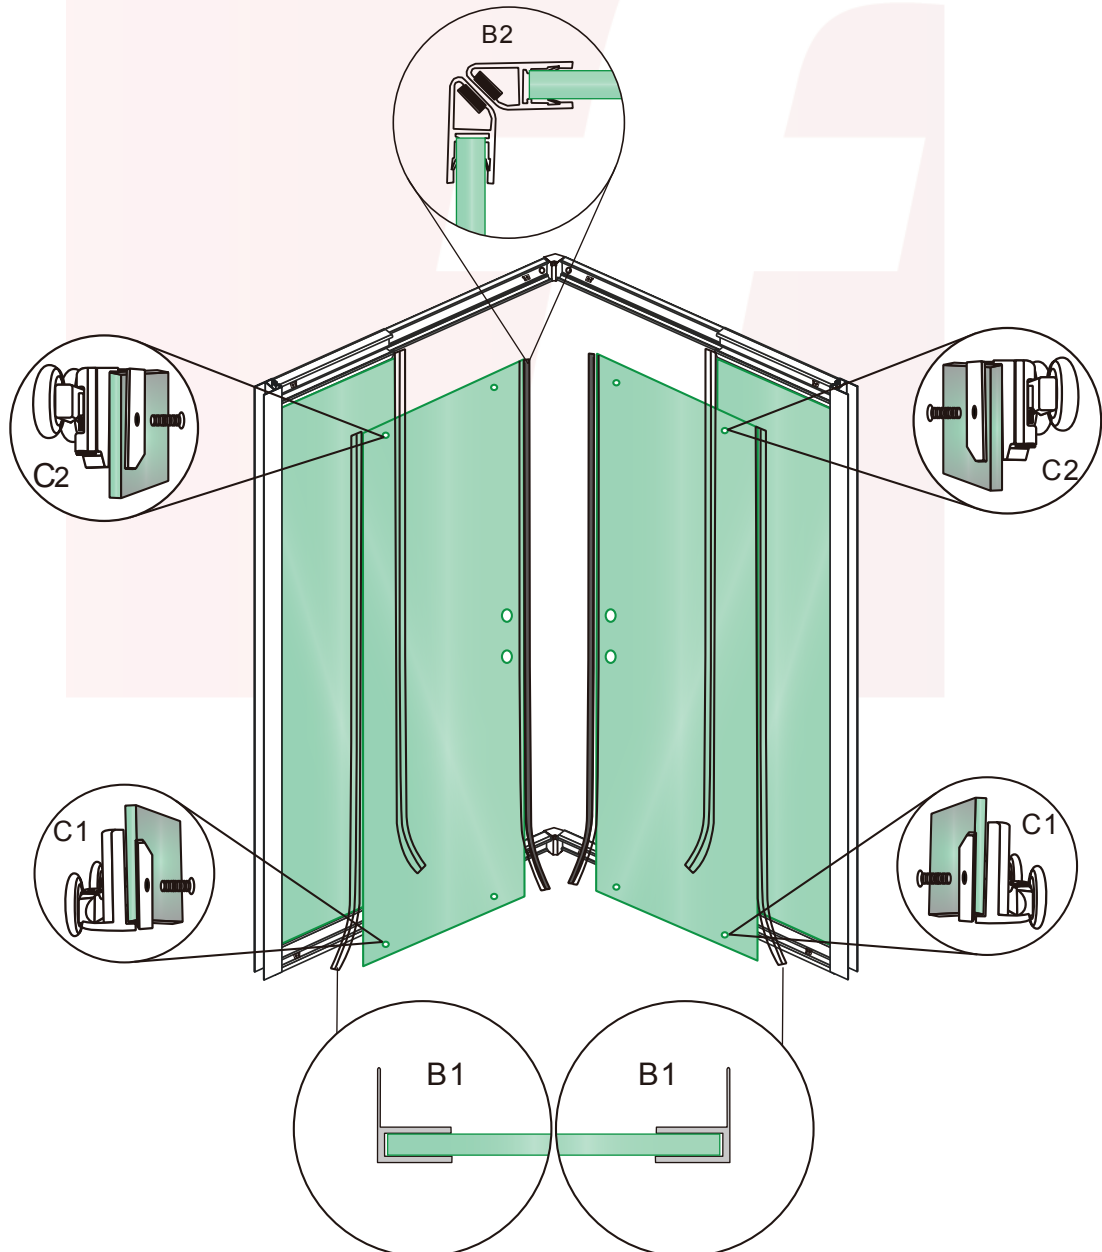

MODEL: A VANITI CORNER SLIDER 800-900
AVANITI CORNER SLIDER 900-1000
AVANITI CORNER SLIDER BLACK 800-900
AVANITI CORNER SLIDER BLACK 900-1000
SIZE: (800-900)X(800-900)1950MM
(900-1000)X(900-1000)1950MM

Step 1

Step 2

Step 3

Step 4