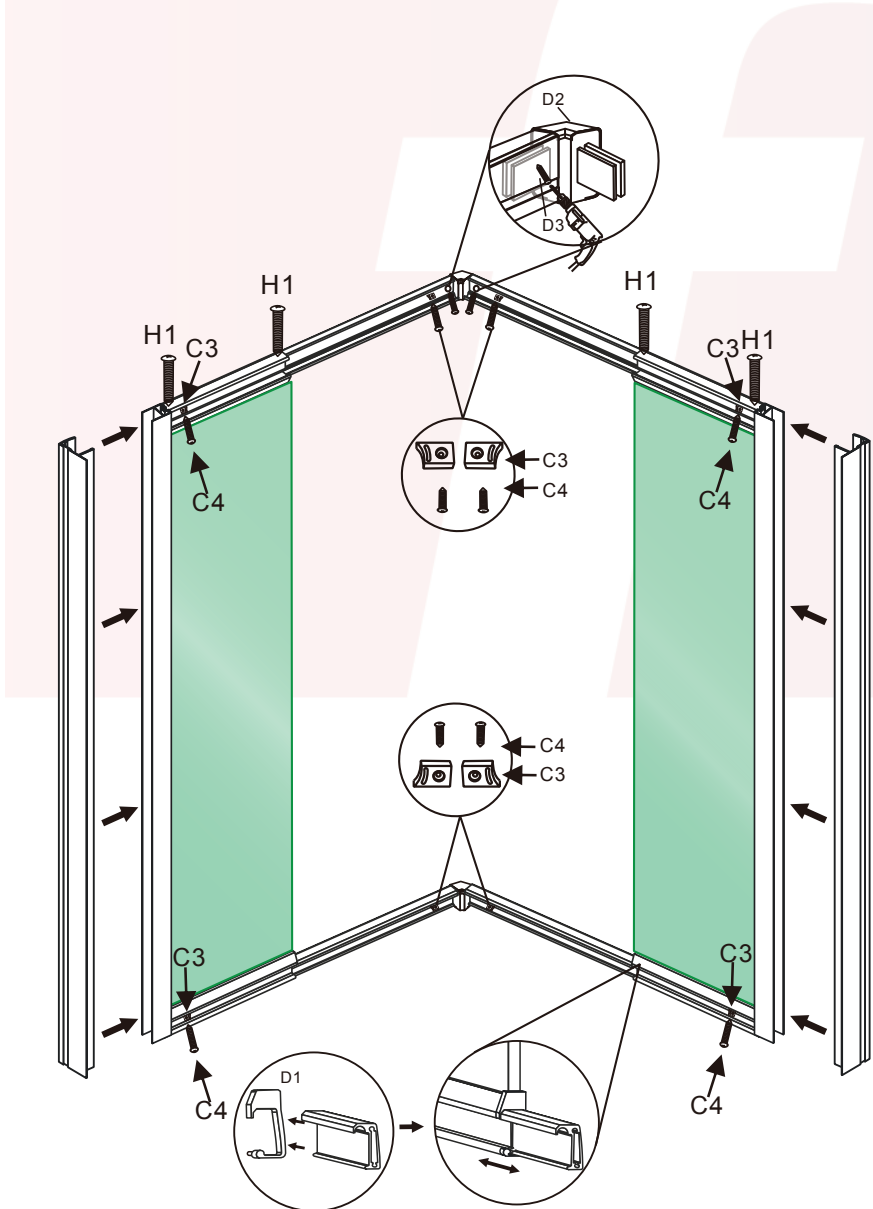

MODEL: A VANITI CORNER SLIDER 800-900
AVANITI CORNER SLIDER 900-1000
AVANITI CORNER SLIDER BLACK 800-900
AVANITI CORNER SLIDER BLACK 900-1000
SIZE: (800-900)X(800-900)1950MM
(900-1000)X(900-1000)1950MM

Step 1

Step 2

Step 3

Step 4