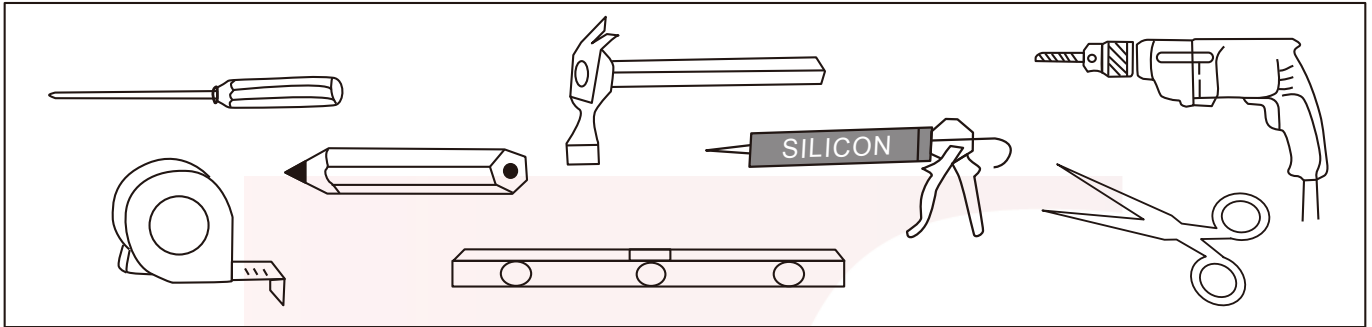

MODEL: A VANITI CORNER SLIDER 800-900
AVANITI CORNER SLIDER 900-1000
AVANITI CORNER SLIDER BLACK 800-900
AVANITI CORNER SLIDER BLACK 900-1000
SIZE: (800-900)X(800-900)1950MM
(900-1000)X(900-1000)1950MM