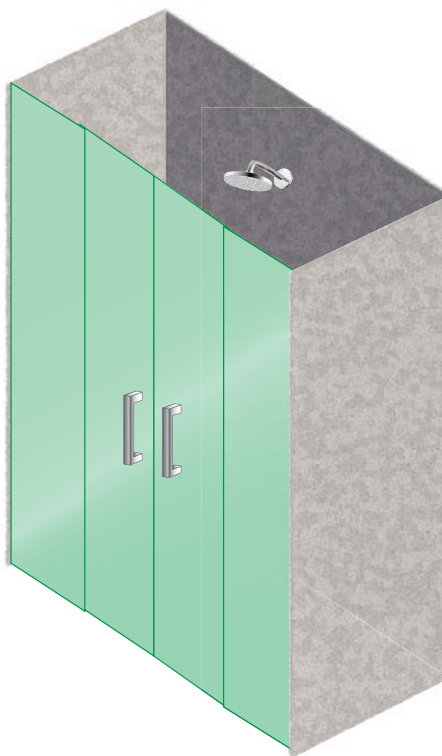

AVANTI SHOWER SCREEN
6mm SLIDING DOOR SYSTEMS

AVANTI DS
Double Sliding Door System
INLINE SERIES

AVANTI SHOWER SCREEN 6mm SLIDING DOOR SYSTEMS

AVANTI

Series Overview

The AVANTI shower screen systems are available in bright polish or matt black frame finish, is a stylish and affordable semi-frameless solution for any bathroom. The overlapping sliding door system enables incredible width adjustability. This flexibility of installation does not compromise quality or aesthetic appeal.

Adjustability having regard to both width and wall squareness is the key to the AVANTI Series allowing ease of install and overcomes the traditional problem of exact sizes needed for a specific shower openings.

Don't let AVANTI good looks fool you, it's strong and practical. Designed for the rigours of daily use, AVANTI's features allow for effortless cleaning and it's hardware is engineered for durability.

- the bottom guides can be disengaged to clean between the shower door and fixed elements
- rollers under the sill minimise friction, providing smooth operation of the door
- extremely resistant to water escaping as the door sits below the sill
- soft moulded stops prevent the door from slamming open or shut

AVANTI DS

Double Sliding Door System

Telescopic Adjustable Design

100mm adjustability on front panels

Magnetic Door System
Tightly sealed, and tight closing with a magnet to ensure little movement

6mm Toughened Clear Glass
Glass door and side panels