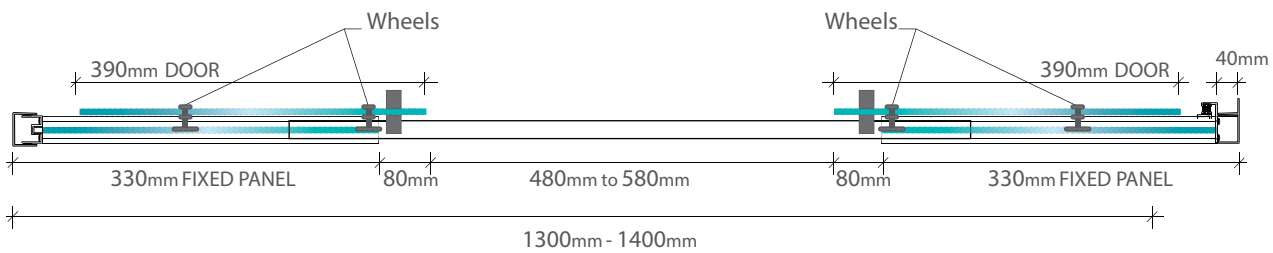

AVANTI DS 1300-1400