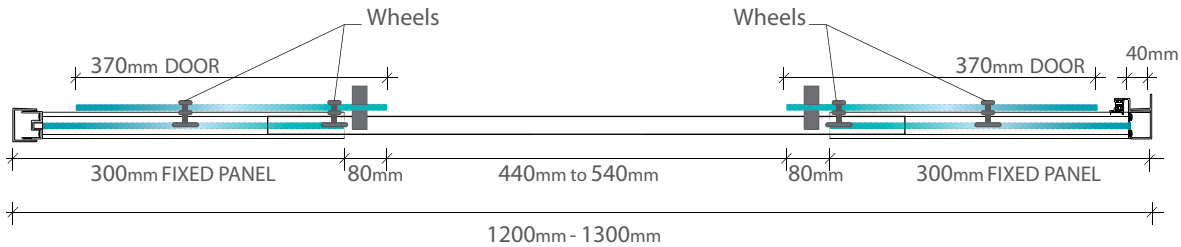

AVANTI DS

Panels Configuration

AVANTI DS 1200-1300