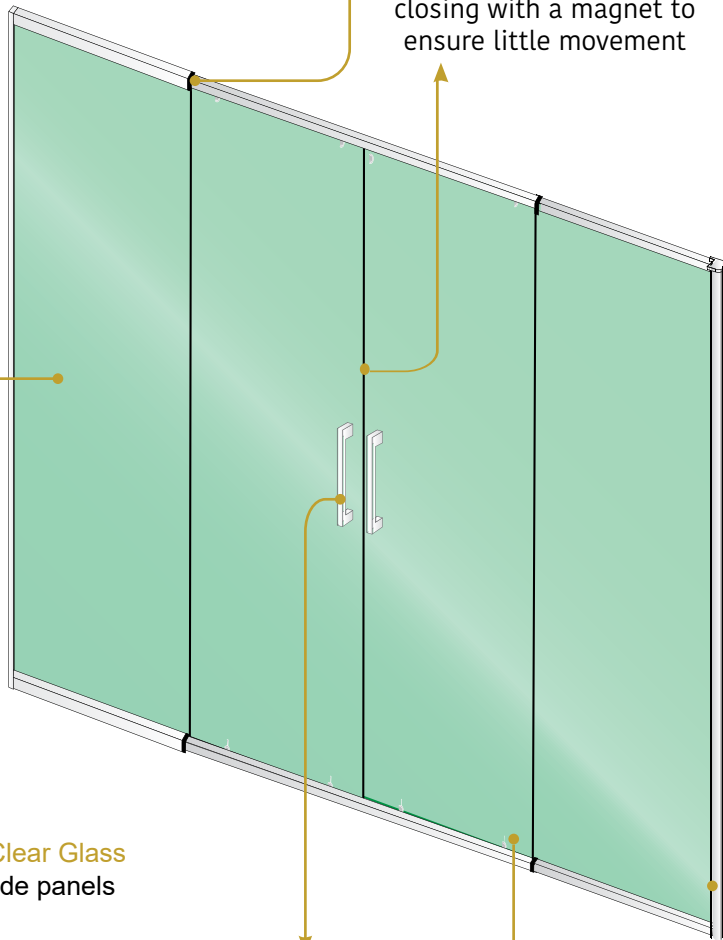

Adjustability having regard to both width and wall squareness is the key to the AVANTI Series allowing ease of install and overcomes the traditional problem of exact sizes needed for a specific shower openings.

AVANTI DS

Double Sliding Door System

Telescopic Adjustable Design

100mm adjustability on front panels

Magnetic Door System
Tightly sealed, and tight closing with a magnet to ensure little movement

6mm Toughened Clear Glass
Glass door and side panels

Contemporary Design
Finished with a slim frame,
frameless glass door, modern
square D pull handles

Spring Loaded Carriages
Allows for door to be tilted
up for easy access cleaning

AVANTI SLIDING SYSTEM

AVANTI DS