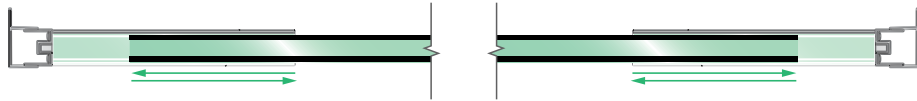

Adjustability having regard to both width and wall squareness is the key to the AVANTI Series allowing ease of install and overcomes the traditional problem of exact sizes needed for a specific shower openings.

AVANTI DS

Double Sliding Door System

Telescopic Adjustable Design

100mm adjustability on front panels

Magnetic Door System
Tightly sealed, and tight closing with a magnet to ensure little movement

6mm Toughened Clear Glass
Glass door and side panels