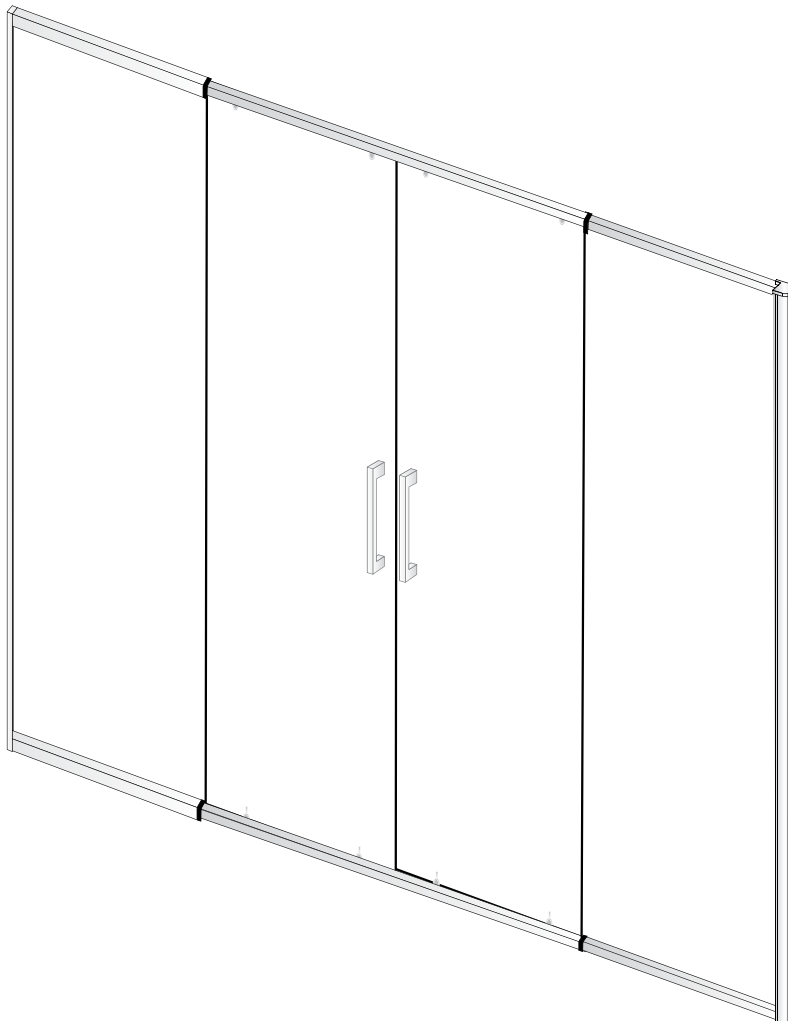

AVANTI SHOWER SCREEN
6mm SLIDING DOOR SYSTEMS

AVANTI DS
Double Sliding Door System
INLINE SERIES

AVANTI SHOWER SCREEN 6mm SLIDING DOOR SYSTEMS

AVANTI

Series Overview

The AVANTI shower screen systems are available in bright polish or matt black frame finish, is a stylish and affordable semi-frameless solution for any bathroom. The overlapping sliding door system enables incredible width adjustability. This flexibility of installation does not compromise quality or aesthetic appeal.

Adjustability having regard to both width and wall squareness is the key to the AVANTI Series allowing ease of install and overcomes the traditional problem of exact sizes needed for a specific shower openings.

AVANTI DS

Double Sliding Door System

Telescopic Adjustable Design

100mm adjustability on front panels

Magnetic Door System
Tightly sealed, and tight closing with a magnet to ensure little movement

6mm Toughened Clear Glass
Glass door and side panels