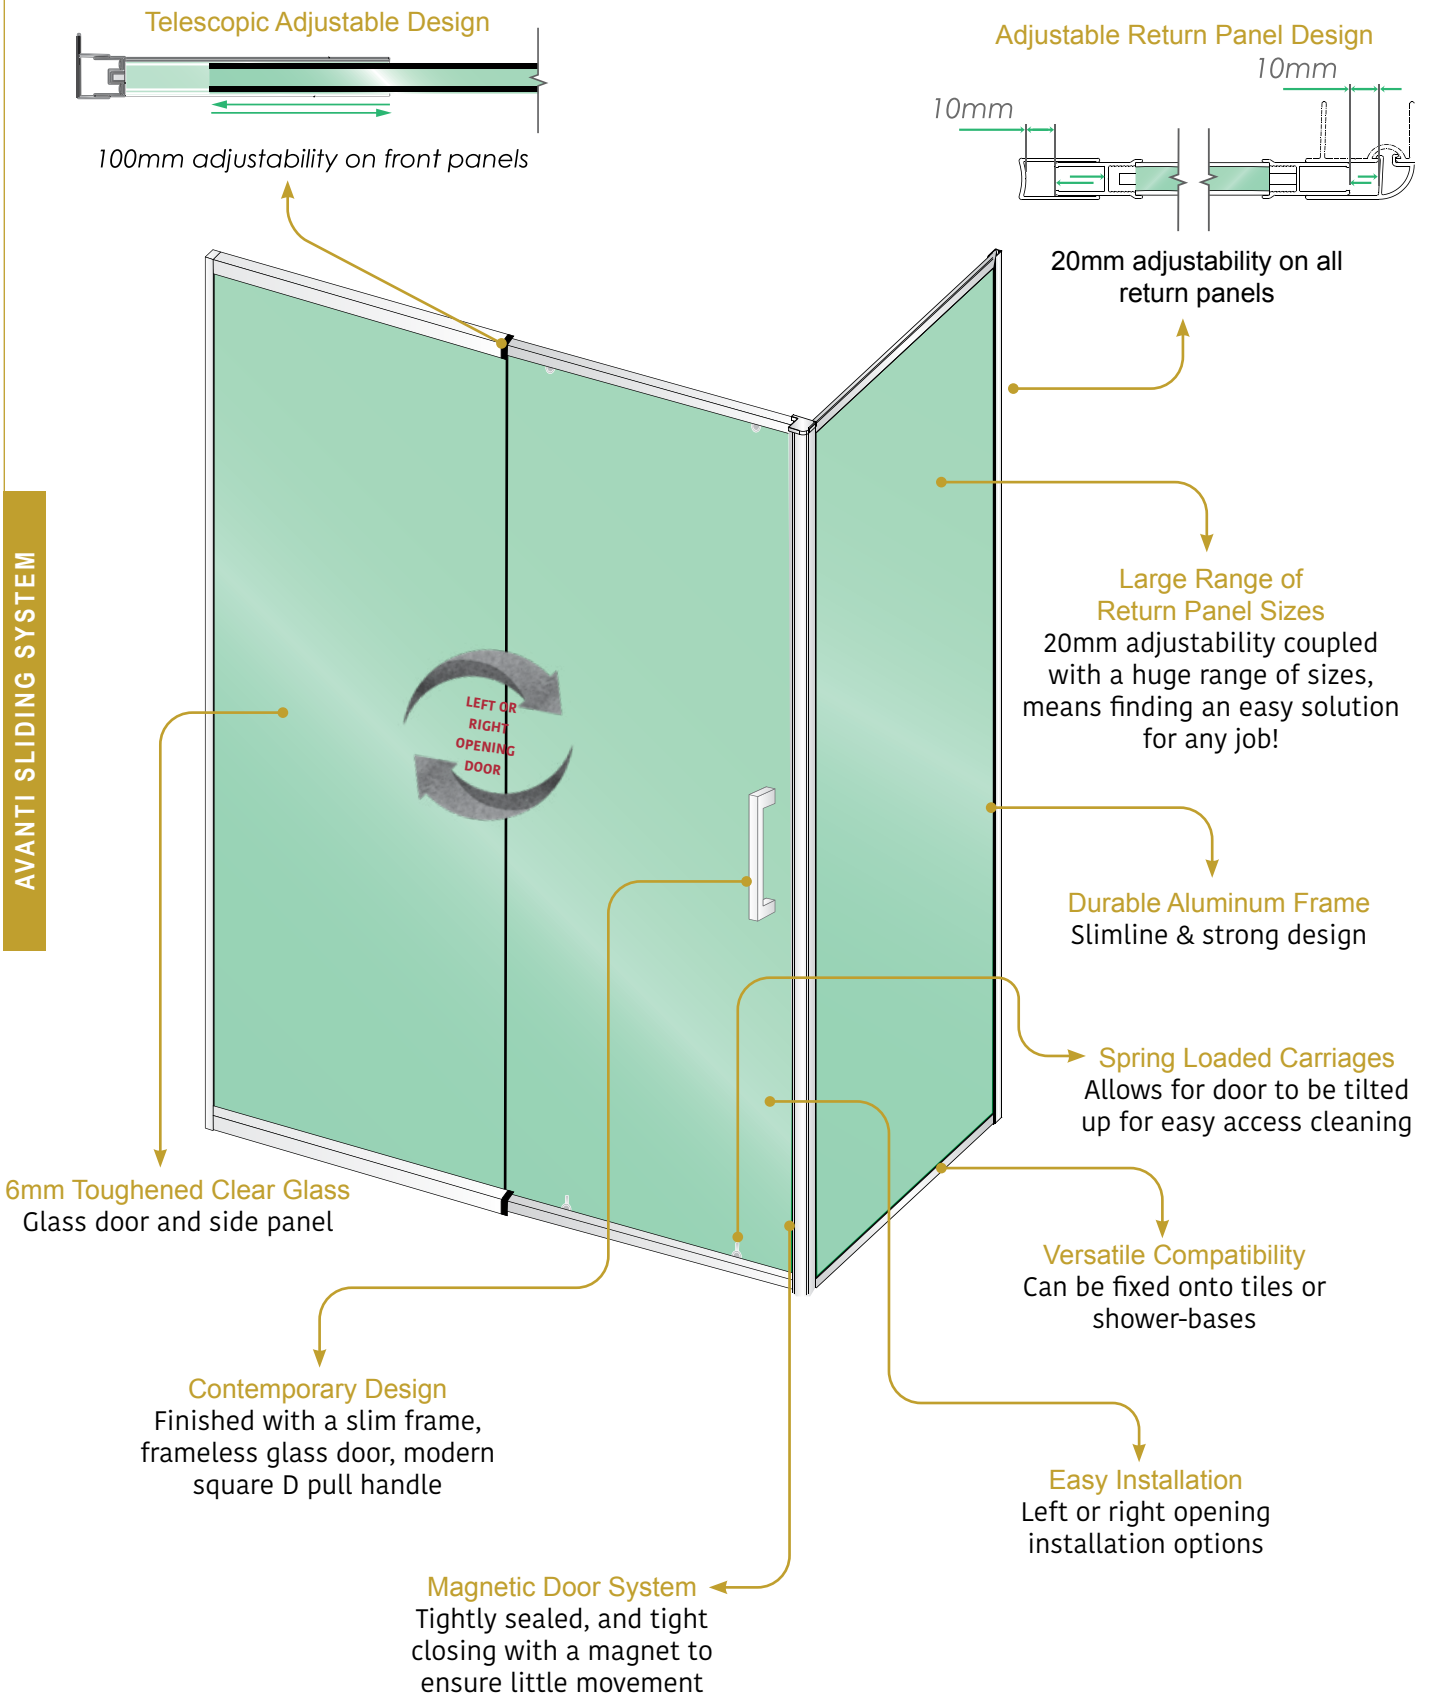

AVANTI SHOWER SCREEN

6mm SLIDING DOOR SYSTEMS

AVANTI SS

Single Sliding Door System

AVANTI SHOWER SCREEN 6mm SLIDING DOOR SYSTEMS

AVANTI

Series Overview

The AVANTI shower screen systems are available in bright polish or matt black frame finish, is a stylish and affordable semi-frameless solution for any bathroom. The overlapping sliding door system enables incredible width adjustability. This flexibility of installation does not compromise quality or aesthetic appeal.

Adjustability having regard to both width and wall squareness is the key to the AVANTI Series allowing ease of install and overcomes the traditional problem of exact sizes needed for a specific shower openings.

Don't let AVANTI good looks fool you, it's strong and practical. Designed for the rigours of daily use, AVANTI's features allow for effortless cleaning and it's hardware is engineered for durability.

- the bottom guides can be disengaged to clean between the shower door and fixed elements
- rollers under the sill minimise friction, providing smooth operation of the door
- extremely resistant to water escaping as the door sits below the sill
- soft moulded stops prevent the door from slamming open or shut

AVANTI SS

Single Sliding Door System

AVANTI SLIDING SYSTEM

AVANTI SS

Single Sliding Door System

Telescopic Adjustable Design
100mm adjustability on front panels

6mm Toughened Clear Glass
Glass door and side panel