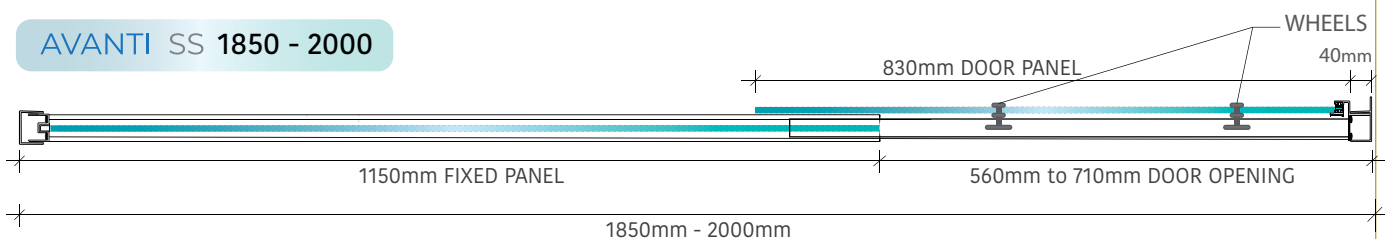

AVANTI SS 1300 - 1400

AVANTI SS 1400 - 1550

AVANTI SS 1550 - 1700

AVANTI SS 1700 - 1850

AVANTI SS 1850 - 2000

AVANTI SLIDING SYSTEM

AVANTI Return Panel Size Range

Over all sizes including brad

AVANTI SLIDING SYSTEM

Polished and Finish

Code	Suits Sizes
R 750	(750 to 770)
R 770	(770 to 790)
R 790	(790 to 810)
R 810	(810 to 830)
R 830	(830 to 850)
R 850	(850 to 870)
R 870	(870 to 890)
R 890	(890 to 910)
R 910	(910 to 1010)
R 1010	(1010 to 1030)
R 1030	(1030 to 1050)
R 1050	(1050 to 1070)
R 1070	(1070 to 1090)
R 1090	(1090 to 1110)
R 1110	(1110 to 1130)
R 1130	(1130 to 1150)
R 1150	(1150 to 1170)
R 1170	(1170 to 1190)