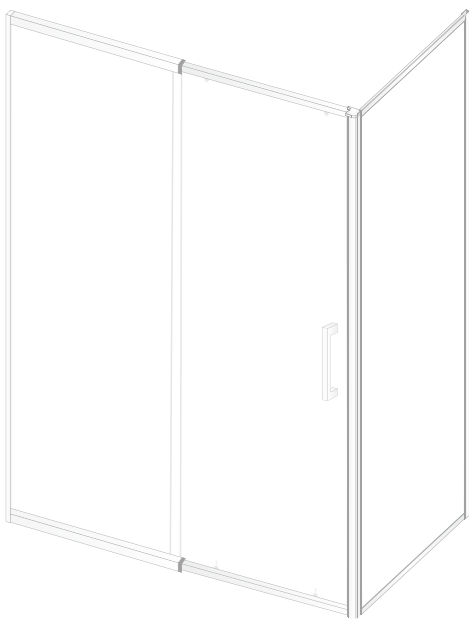

AVANTI SHOWER SCREEN

6mm SLIDING DOOR SYSTEMS

AVANTI SS

Single Sliding Door System

AVANTI SHOWER SCREEN 6mm SLIDING DOOR SYSTEMS

AVANTI

Series Overview

The AVANTI shower screen systems are available in bright polish or matt black frame finish, is a stylish and affordable semi-frameless solution for any bathroom. The overlapping sliding door system enables incredible width adjustability. This flexibility of installation does not compromise quality or aesthetic appeal.

Adjustability having regard to both width and wall squareness is the key to the AVANTI Series allowing ease of install and overcomes the traditional problem of exact sizes needed for a specific shower openings.

AVANTI SS

Single Sliding Door System

AVANTI SLIDING SYSTEM

AVANTI SS

Single Sliding Door System

Telescopic Adjustable Design
100mm adjustability on front panels

6mm Toughened Clear Glass
Glass door and side panel