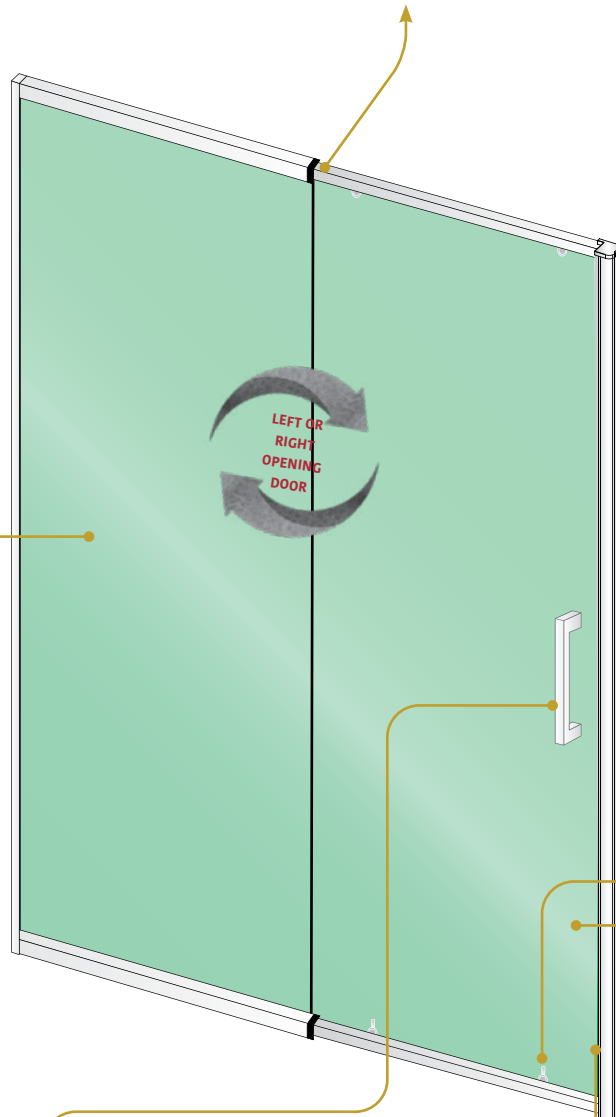

AVANTI SHOWER SCREEN

6mm SLIDING DOOR SYSTEMS

AVANTI SS

Single Sliding Door System

AVANTI SHOWER SCREEN 6mm SLIDING DOOR SYSTEMS

AVANTI

Series Overview

The AVANTI shower screen systems are available in bright polish or matt black frame finish, is a stylish and affordable semi-frameless solution for any bathroom. The overlapping sliding door system enables incredible width adjustability. This flexibility of installation does not compromise quality or aesthetic appeal.

Adjustability having regard to both width and wall squareness is the key to the AVANTI Series allowing ease of install and overcomes the traditional problem of exact sizes needed for a specific shower openings.

AVANTI SS

Single Sliding Door System

AVANTI SLIDING SYSTEM

AVANTI SS

Single Sliding Door System

Telescopic Adjustable Design
100mm adjustability on front panels

6mm Toughened Clear Glass
Glass door and side panel

Contemporary Design
Finished with a slim frame,
frameless glass door, modern
square D pull handle

Magnetic Door System
Tightly sealed, and tight
closing with a magnet to
ensure little movement

Spring Loaded Carriages
Allows for door to be tilted
up for easy access cleaning