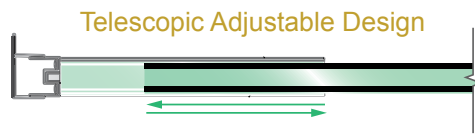

AVANTI SS

Single Sliding Door System

AVANTI SLIDING SYSTEM

AVANTI SS

Single Sliding Door System

Telescopic Adjustable Design
100mm adjustability on front panels

6mm Toughened Clear Glass
Glass door and side panel

Contemporary Design
Finished with a slim frame,
frameless glass door, modern
square D pull handle

Magnetic Door System
Tightly sealed, and tight
closing with a magnet to
ensure little movement

Spring Loaded Carriages
Allows for door to be tilted
up for easy access cleaning