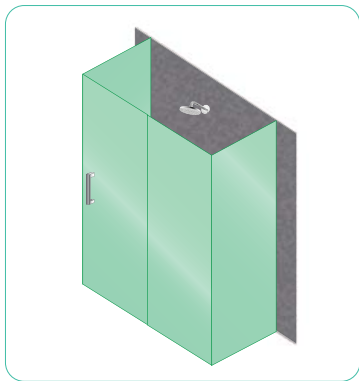

AVANTI SS

Single Sliding Door System

AVANTI SLIDING SYSTEM