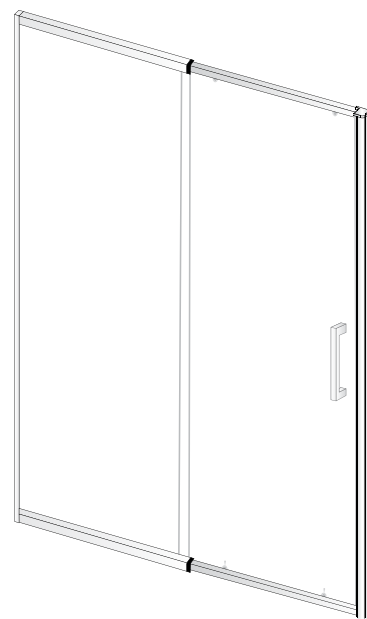

AVANTI SHOWER SCREEN

6mm SLIDING DOOR SYSTEMS

AVANTI SS

Single Sliding Door System

AVANTI SHOWER SCREEN 6mm SLIDING DOOR SYSTEMS

AVANTI

Series Overview

The AVANTI shower screen systems are available in bright polish or matt black frame finish, is a stylish and affordable semi-frameless solution for any bathroom. The overlapping sliding door system enables incredible width adjustability. This flexibility of installation does not compromise quality or aesthetic appeal.

Adjustability having regard to both width and wall squareness is the key to the AVANTI Series allowing ease of install and overcomes the traditional problem of exact sizes needed for a specific shower openings.

AVANTI SS

Single Sliding Door System

AVANTI SLIDING SYSTEM

AVANTI SS

Single Sliding Door System

Telescopic Adjustable Design
100mm adjustability on front panels

6mm Toughened Clear Glass
Glass door and side panel