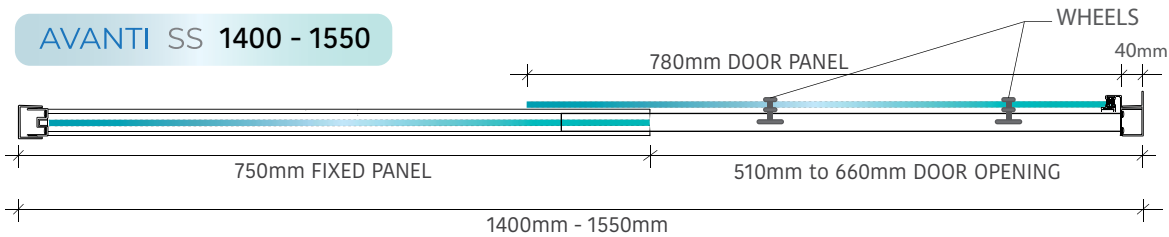

Easy Installation
Left or right opening
installation options

AVANTI SLIDING SYSTEM

AVANTI SS

Single Sliding Door System

AVANTI SLIDING SYSTEM

AVANTI SS

Panels Configuration

AVANTI SS 1200 - 1300

AVANTI SS 1300 - 1400

AVANTI SS 1400 - 1550

AVANTI SS 1550 - 1700

AVANTI SS 1700 - 1850

AVANTI SS 1850 - 2000

AVANTI SLIDING SYSTEM

AVANTI Return Panel Size Range

Over all sizes including brad