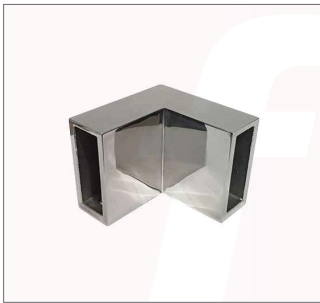

STYLE HARDWARE 90° DEG CORNER BRACKET

PRODUCT CODE:

STYLE-06-P

PRODUCT TYPE:

Style Series Corner Bracket
Polished Chrome

PRODUCT CODE:

STYLE-06-B

PRODUCT TYPE:

Style Series Corner Bracket
Matte Black

PRODUCT CODE:

STYLE-06-S

PRODUCT TYPE:

Style Series Corner Bracket
BRUSHED NICKEL

TECHNICAL DETAILS:

- To suit Style Series rail
- 304 stainless steel