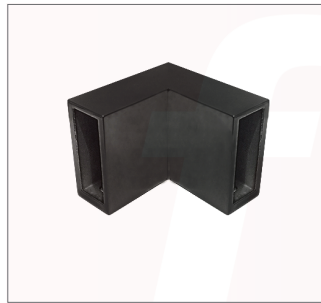

STYLE HARDWARE 90° DEG CORNER BRACKET

PRODUCT CODE:

STYLE-06-P

PRODUCT TYPE:

Style Series Corner Bracket
Polished Chrome

PRODUCT CODE:

STYLE-06-B

PRODUCT TYPE:

Style Series Corner Bracket
Matte Black

PRODUCT CODE:

STYLE-06-S

PRODUCT TYPE:

Style Series Corner Bracket
BRUSHED NICKEL

TECHNICAL DETAILS:

- To suit Style Series rail
- 304 stainless steel