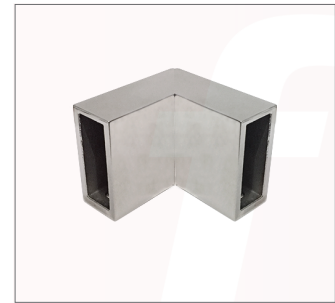

STYLE HARDWARE 90° DEG CORNER BRACKET

PRODUCT CODE:

STYLE-06-P

PRODUCT TYPE:

Style Series Corner Bracket
Polished Chrome

PRODUCT CODE:

STYLE-06-B

PRODUCT TYPE:

Style Series Corner Bracket
Matte Black

PRODUCT CODE:

STYLE-06-S

PRODUCT TYPE:

Style Series Corner Bracket
BRUSHED NICKEL

TECHNICAL DETAILS:

- To suit Style Series rail
- 304 stainless steel