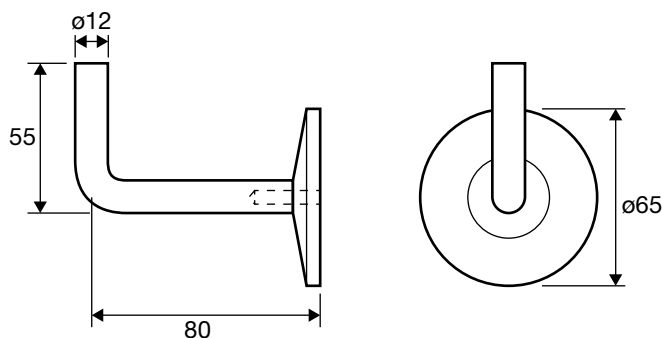

PRODUCT CODE/

G1-CR

PRODUCT TYPE/

Slotted Handrail Corner Connector

TECHNICAL DETAILS/

- Slotted Handrail Corner Connector
- 316 stainless steel
- To suit 50.8mm slotted handrail

AVAILABLE FINISHES/

- Polished
- Satin

PRODUCT CODE/

SA-01

PRODUCT TYPE/

Fixed Handrail Bracket Concealed Fixing

TECHNICAL DETAILS/

- Fixed Handrail Bracket Concealed Fixing
- Includes threaded screw to mount into studded wall/ Screw on Handrail Shoe / Weld on
- 316 stainless steel