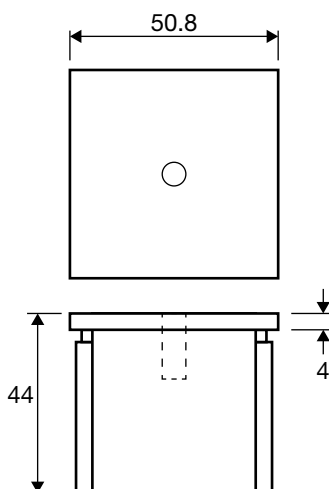

PRODUCT CODE/

**SSA-17**

PRODUCT TYPE/

**Saddle Post Adjustable**

TECHNICAL DETAILS/

- Saddle Post Adjustable
- 316 stainless steel

AVAILABLE FINISHES/

- Polished
- Satin

PRODUCT CODE/

**SSA-18**

PRODUCT TYPE/

**Threaded Square Post Cap**

TECHNICAL DETAILS/

- Threaded Square Post Cap
- 316 stainless steel
- To fit 50.8mm square post
- To suit SSA-16/SSA-17 saddle posts

AVAILABLE FINISHES/