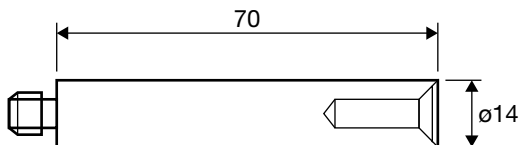

PRODUCT CODE/

**SSA-15**

PRODUCT TYPE/

**Corner Handrail Mounting  
Saddle Flat**

TECHNICAL DETAILS/

- Corner Handrail Mounting Saddle Flat
- 316 stainless steel
- To suit flat or square handrail

AVAILABLE FINISHES/

- Polished
- Satin

PRODUCT CODE/

**SSA-16**

PRODUCT TYPE/

**Saddle Post Fixed**

TECHNICAL DETAILS/

- Saddle Post Fixed
- 316 stainless steel

AVAILABLE FINISHES/