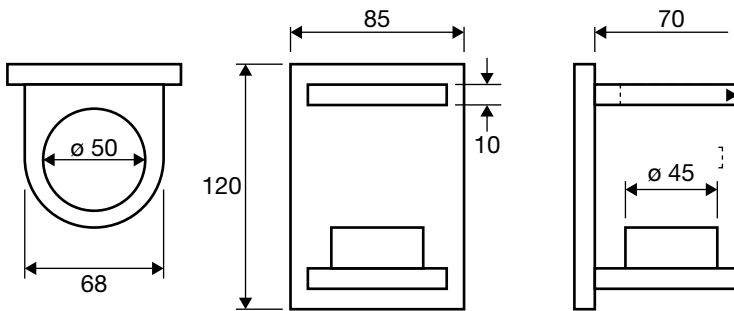

architectural glass and hardware

PRODUCT CODE/

SSA-09

PRODUCT TYPE/

**Round Post Side
Mounting Bracket**

TECHNICAL DETAILS/

- Round Post Side Mounting Bracket
- 316 stainless steel
- To fit 50.8mm round tube
- Two fixing holes on bracket plate

AVAILABLE FINISHES/

- Polished
- Satin

PRODUCT CODE/

SSA-10

PRODUCT TYPE/

Square Post Cap Flat Type

TECHNICAL DETAILS/

- Square Post Cap Flat Type
- 316 stainless steel
- To fit 50.8mm round tube