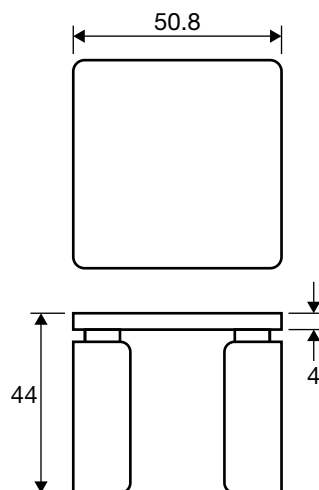

architectural glass and hardware

PRODUCT CODE/

SSA-09

PRODUCT TYPE/

**Round Post Side
Mounting Bracket**

TECHNICAL DETAILS/

- Round Post Side Mounting Bracket
- 316 stainless steel
- To fit 50.8mm round tube
- Two fixing holes on bracket plate

AVAILABLE FINISHES/

- Polished
- Satin

PRODUCT CODE/

SSA-10

PRODUCT TYPE/

Square Post Cap Flat Type

TECHNICAL DETAILS/

- Square Post Cap Flat Type
- 316 stainless steel
- To fit 50.8mm round tube