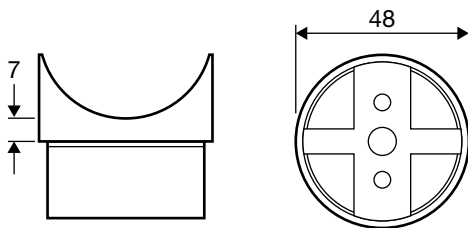

PRODUCT CODE/

**R50-ELB**

PRODUCT TYPE/

**Round Tube Corner Connector 90°**

TECHNICAL DETAILS/

- Round Tube Corner Connector 90°
- 316 stainless steel
- To fit 50.8mm round tube

AVAILABLE FINISHES/

- Polished
- Satin

PRODUCT CODE/

**SSA-08**

PRODUCT TYPE/

**Round Post Rail Shoe**

TECHNICAL DETAILS/

- Round Post Rail Shoe
- 316 Stainless Steel
- To suit 50mm tube

AVAILABLE FINISHES/

- Polished
- Satin