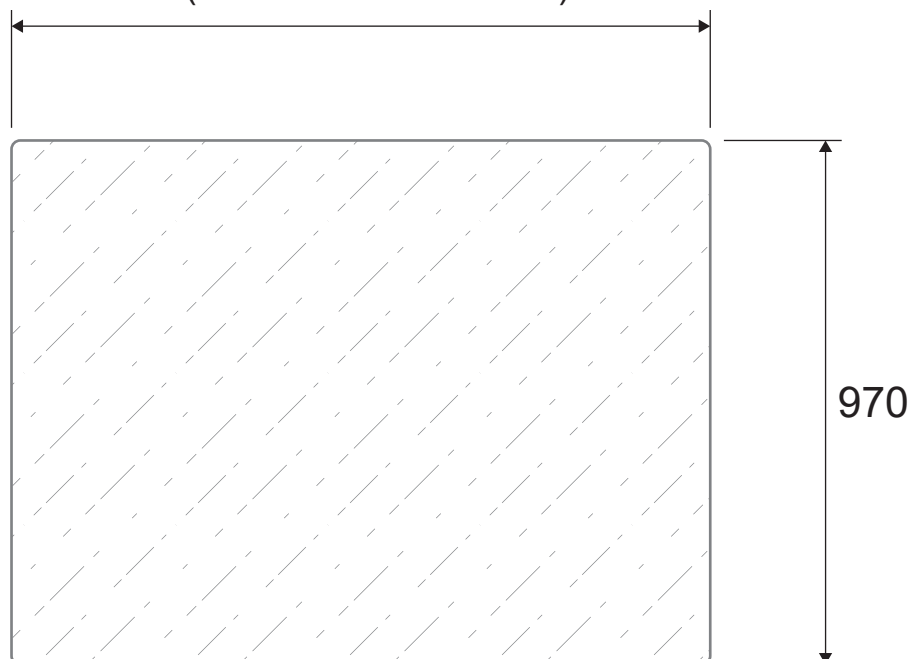

BG970 SERIES
200 – 1500
(50mm INCREMENTS)

PRODUCT CODE/

BG 970

PRODUCT TYPE/

Balustrade Panel , Height:970mm

TECHNICAL DETAILS/

- Balustrade Glass Panel 970mm
- 12mm toughened clear glass (Heatsoaked)
- M2 Radius corners, Polished edges
- All measurements in millimeters