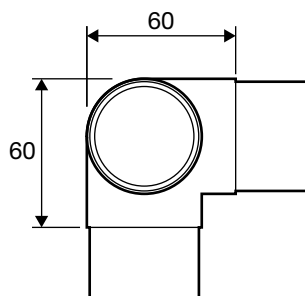

PRODUCT CODE/

R50-RAD-ELB

PRODUCT TYPE/

**Round Tube Corner
Connector 90°**

TECHNICAL DETAILS/

- Round Tube Corner Connector 90°
- Tight radius
- 316 stainless steel
- To fit 50.8mm round tube

AVAILABLE FINISHES/

- Polished
- Satin

PRODUCT CODE/

R50-TRIPLE-ELB

PRODUCT TYPE/

**Round Tube Corner
Connector 3-Way**

TECHNICAL DETAILS/

- Round Tube Corner Connector 3-way
- 316 stainless steel
- To fit 50.8mm round tube

AVAILABLE FINISHES/