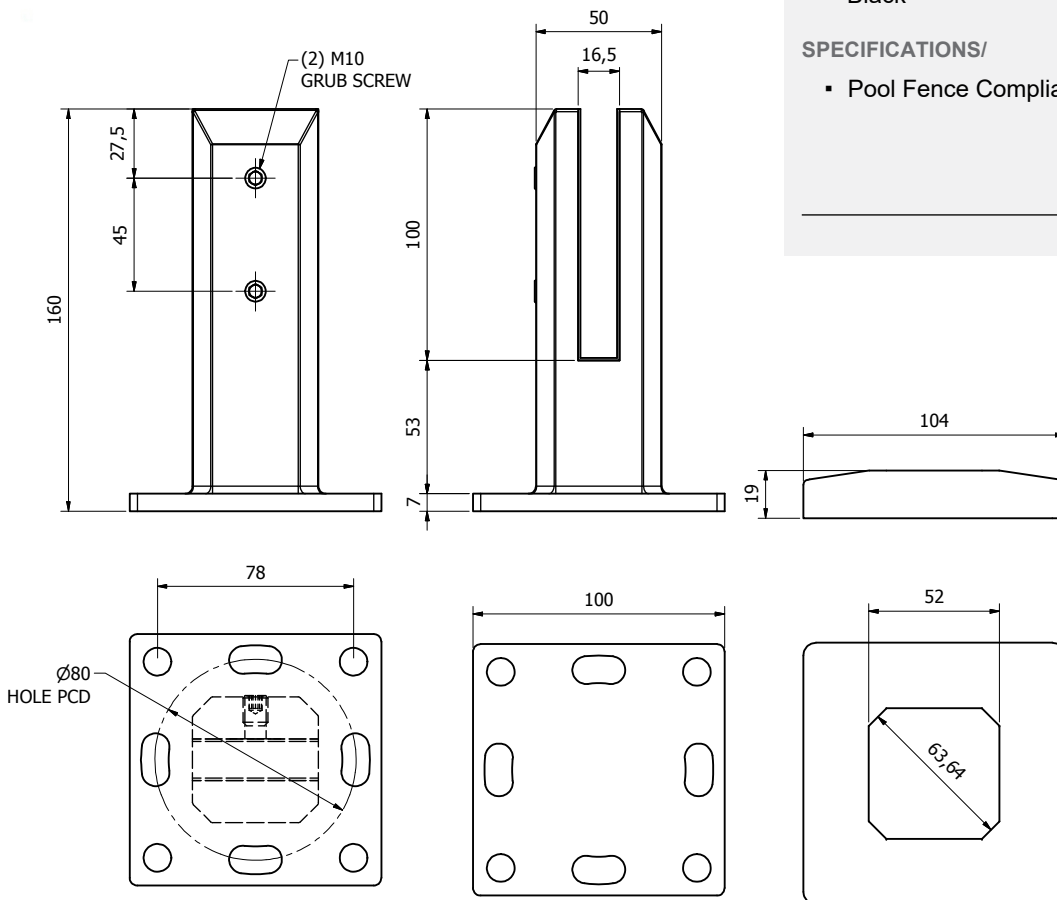

NIXON BASE-SPIGOT

PRODUCT TYPE/

Duplex 2205 Stainless Steel
50mm Mini Post Spigot w/ Base

TECHNICAL DETAILS/

- Stainless Steel Square Mini Post 50mm
- Duplex 220 Stainless Steel
- Suitable for surface moun
- To suit 12mm glass

AVAILABLE FINISHES/

- Polished
- Satin
- Black

SPECIFICATIONS/

- Pool Fence Compliant AS1926