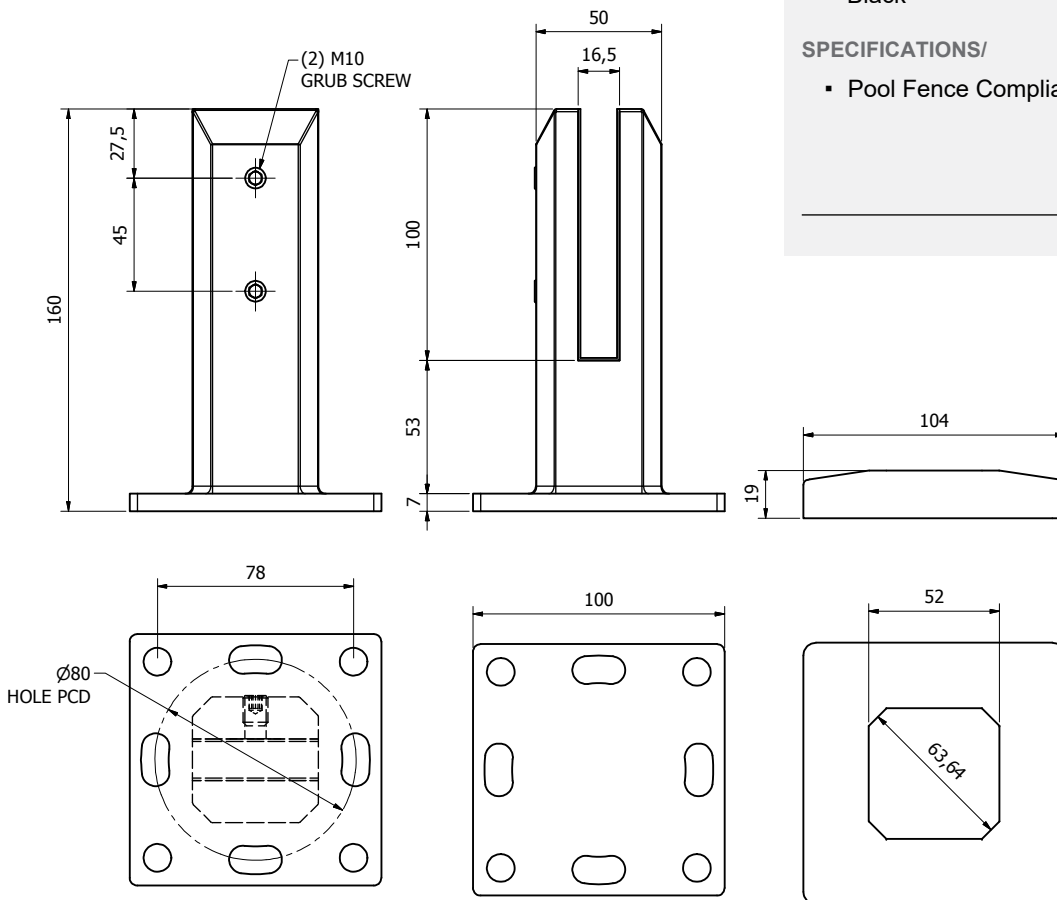

NIXON BASE-SPIGOT

PRODUCT TYPE/

Duplex 2205 Stainless Steel
50mm Mini Post Spigot w/ Base

TECHNICAL DETAILS/

- Stainless Steel Square Mini Post 50mm
- Duplex 220 Stainless Steel
- Suitable for surface moun
- To suit 12mm glass

AVAILABLE FINISHES/

- Polished
- Satin
- Black

SPECIFICATIONS/

- Pool Fence Compliant AS1926