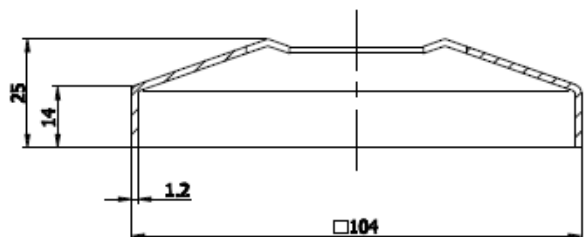

21 Encore Avenue, Somerton, Victoria Australia 3062

info@framelessdirect.com.au
<http://www.framelessdirect.com.au>

TEL/ 03 9303 9008
FAX/ 03 8339 2425