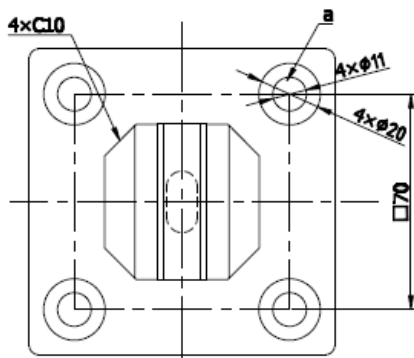

21 Encore Avenue, Somerton, Victoria Australia 3062

info@framelessdirect.com.au
<http://www.framelessdirect.com.au>

TEL/ 03 9303 9008
FAX/ 03 8339 2425