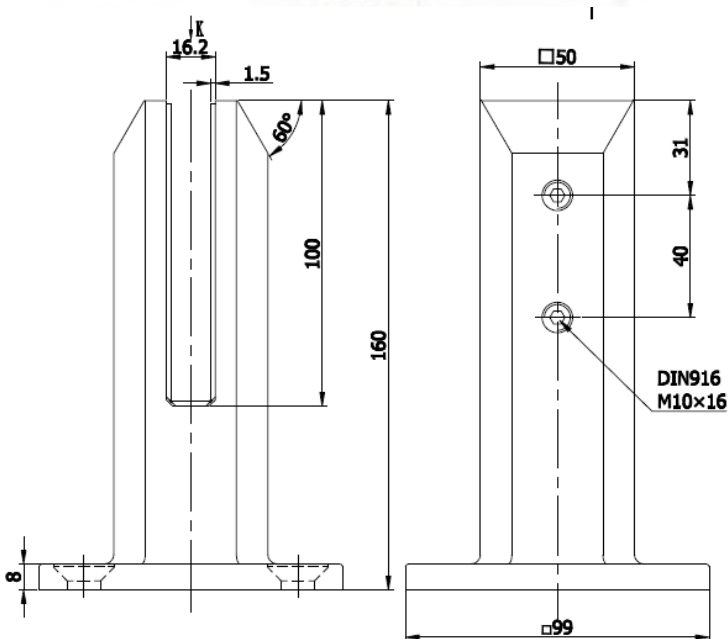

PRODUCT CODE/

MPSB-6-B

PRODUCT TYPE/

Stainless Steel Square Mini Post 50mm w/ Base

TECHNICAL DETAILS/

- Stainless Steel Square Mini Post 50mm
- 316 Stainless Steel
- Suitable for surface mount
- To suit 12mm glass

AVAILABLE FINISHES/

- Polished
- Satin
- Black

SPECIFICATIONS/

- Pool Fence Compliant AS1926
- Balustrade Compliant AS1170.1-2002 Subsection 3.6 Barriers table 3.3 minimum imposed actions for barriers

MPSB-6 CP (BASE COVER)