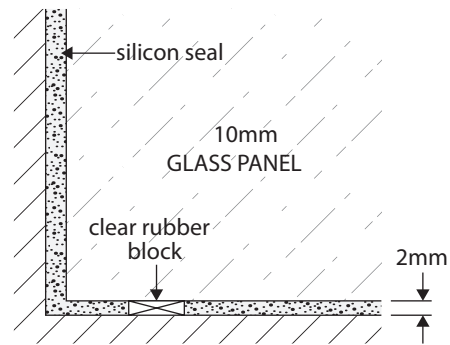

GLASS-TO-FLOOR SEAL