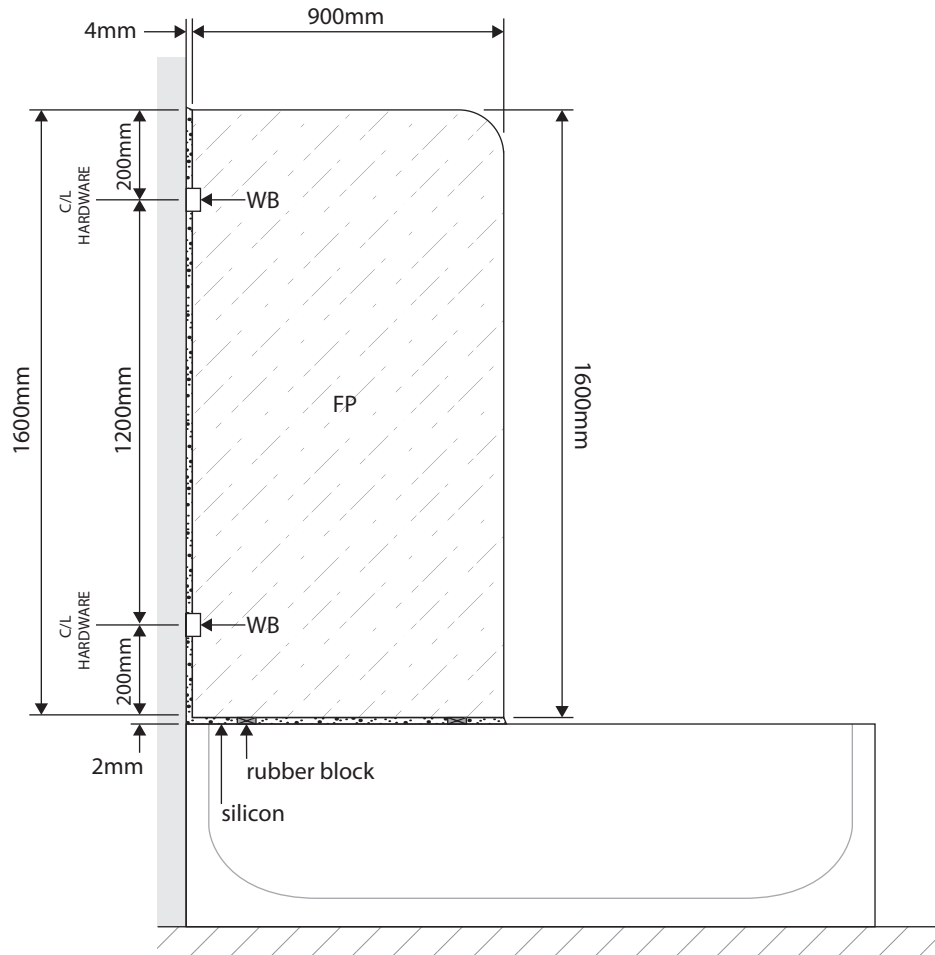

# OVERBATH ROUND 1-PANEL SHOWER SERIES (technical drawings)

## LEGEND

FP Shower screen fixed panel ( SR-900)

WB Wall Bracket x2 (SCS-07)

\*\* All glass is 10mm clear toughened. \*\*

# WALL/FLOOR MOUNTING APPLICATIONS & WATER SEALS (for overbath 1-panel)

## GLASS-TO-FLOOR SEAL

WALL MOUNT DRAWINGS