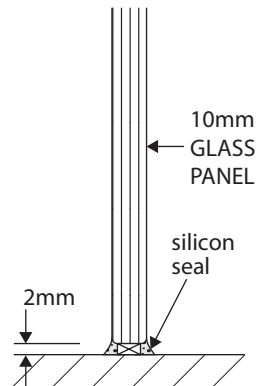

GLASS-TO-FLOOR SEAL