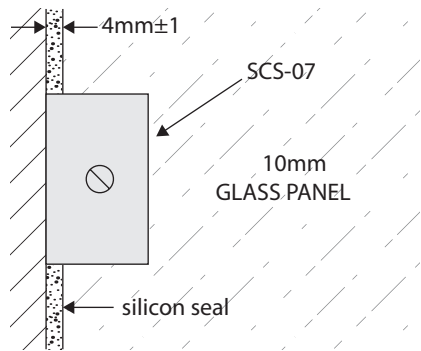

WALL/FLOOR MOUNTING APPLICATIONS & WATER SEALS (for overbath 1-panel)

CLAMP