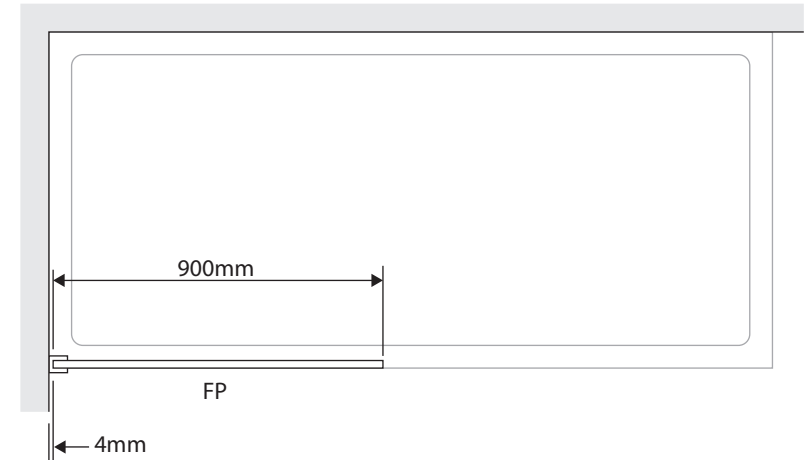

# OVERBATH ROUND 1-PANEL SHOWER SERIES (technical drawings)

## LEGEND

FP Shower screen fixed panel ( SR-900)

WB Wall Bracket x2 (SCS-07)

\*\* All glass is 10mm clear toughened. \*\*