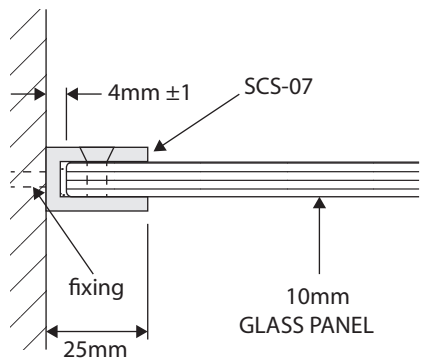

GLASS-TO-FLOOR SEAL