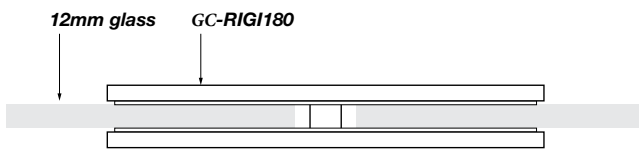

PRODUCT CODE:

GC-RIGI180

PRODUCT TYPE:

Glass/Glass 180° RIGI Clamp

TECHNICAL DETAILS:

- Friction fit
- Suitable for 12mm glass
- 316 Stainless Steel

AVAILABLE FINISHED:

- Satin
- Polished
- Black

TOP VIEW

FRONT VIEW