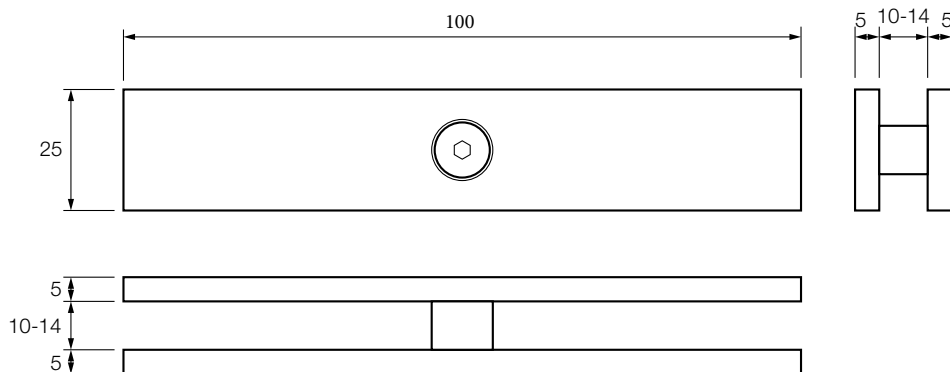

PRODUCT CODE:

GC-RIGI180

PRODUCT TYPE:

Glass/Glass 180° RIGI Clamp

TECHNICAL DETAILS:

- Friction fit
- Suitable for 12mm glass
- 316 Stainless Steel

AVAILABLE FINISHED:

- Satin
- Polished
- Black

TOP VIEW

FRONT VIEW