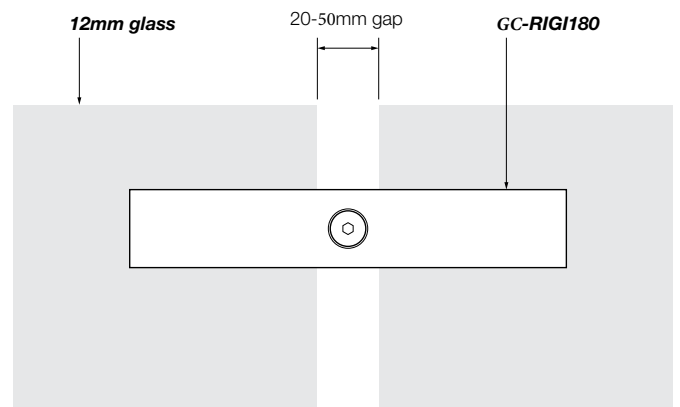

PRODUCT CODE:

GC-RIGI180

PRODUCT TYPE:

Glass/Glass 180° RIGI Clamp

TECHNICAL DETAILS:

- Friction fit
- Suitable for 12mm glass
- 316 Stainless Steel

AVAILABLE FINISHED:

- Satin
- Polished
- Black

TOP VIEW

FRONT VIEW