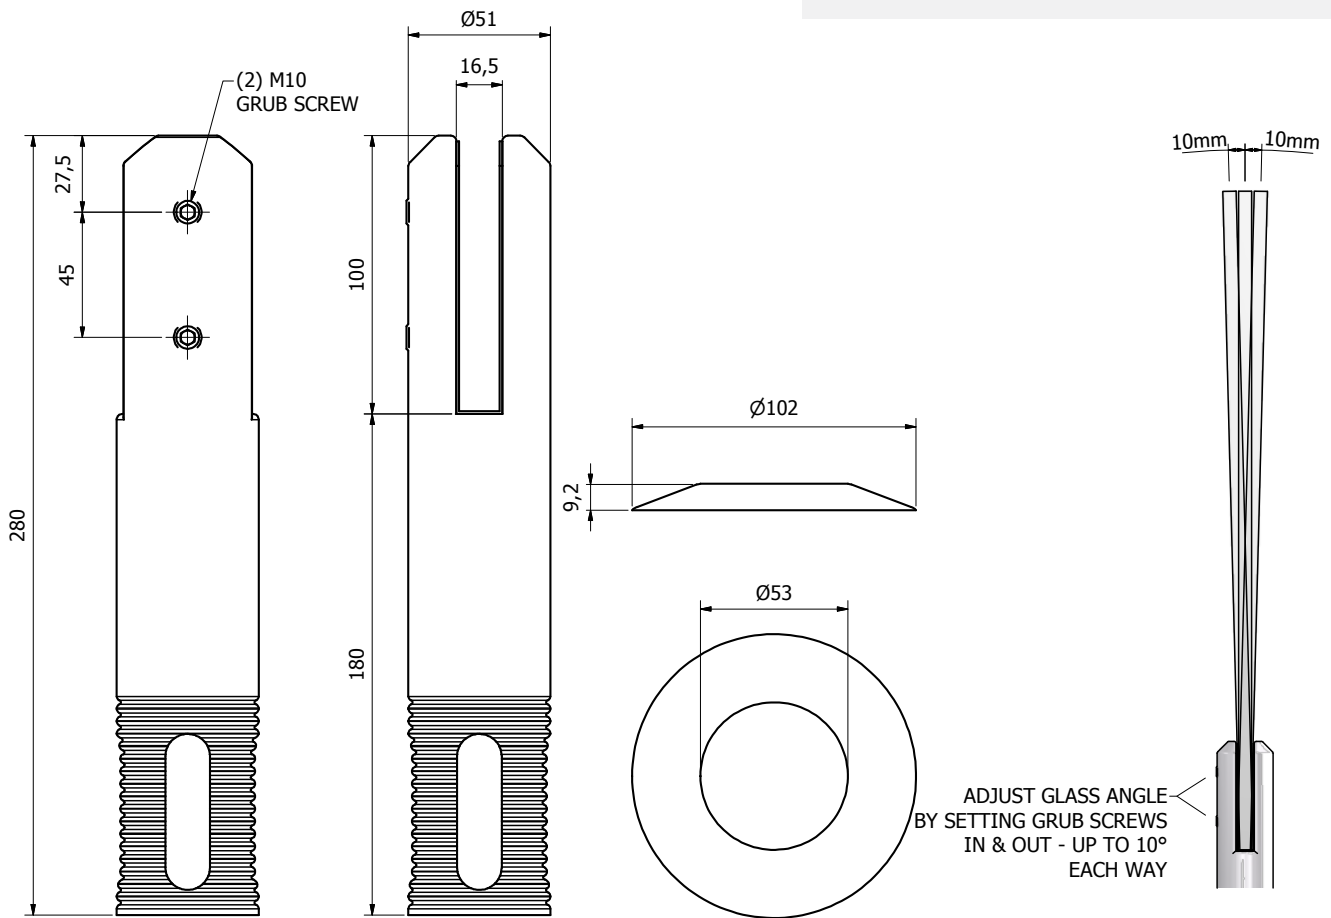

PRODUCT CODE/

ENC-RNDCORE-P

PRODUCT TYPE/

Duplex 2205 Stainless Steel Fully Adjustable Round Core Spigot

TECHNICAL DETAILS/

- 316 Stainless Steel
- Fully Adjustable
- To suit 12mm glass

AVAILABLE FINISHES/

- Polished
- Satin

SPECIFICATIONS/

- Pool Fence Compliant AS1926