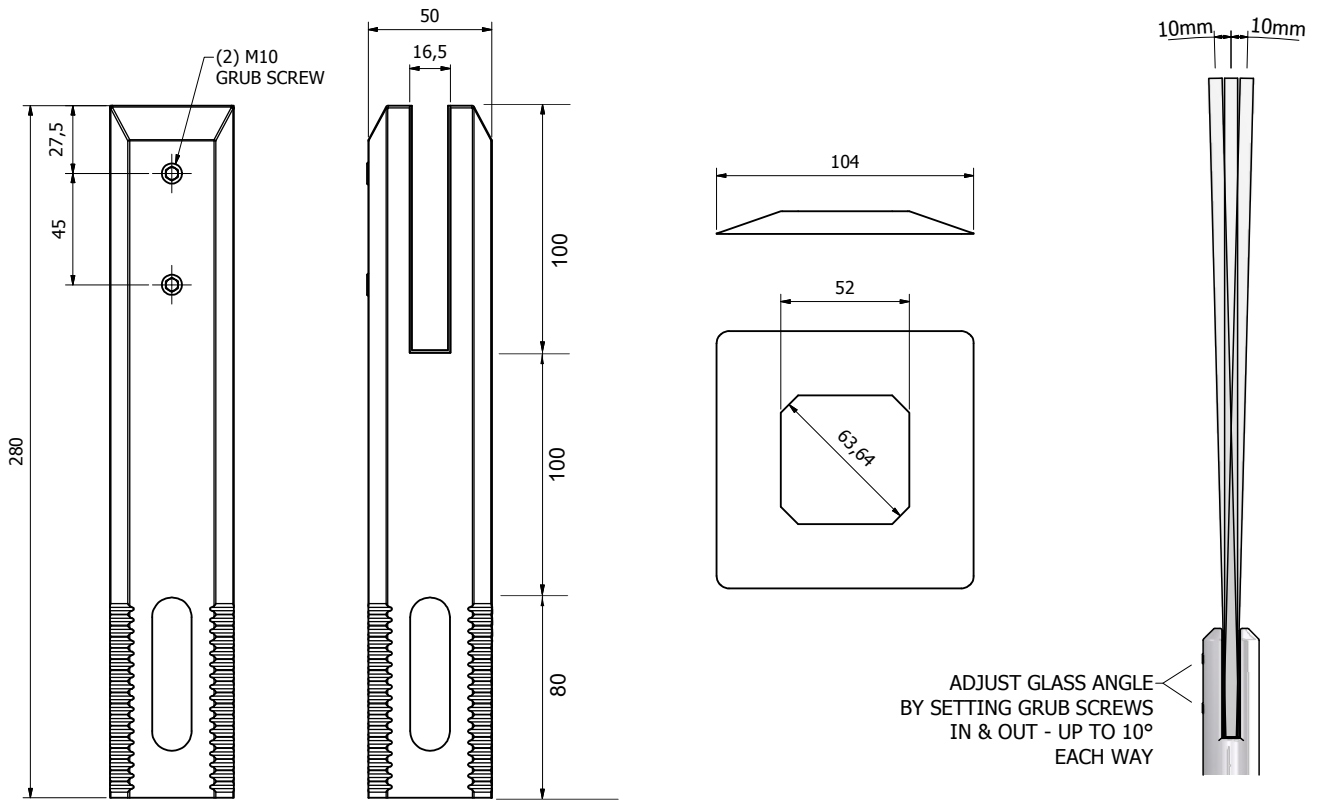

PRODUCT CODE/

ENC-SQCORE-B

PRODUCT TYPE/

Duplex 2205 Stainless Steel Fully Adjustable Square Core Spigot

TECHNICAL DETAILS/

- 316 Stainless Steel
- Fully Adjustable
- To suit 12mm glass

AVAILABLE FINISHES/

- Polished
- Satin
- Black

SPECIFICATIONS/

- Pool Fence Compliant AS1926