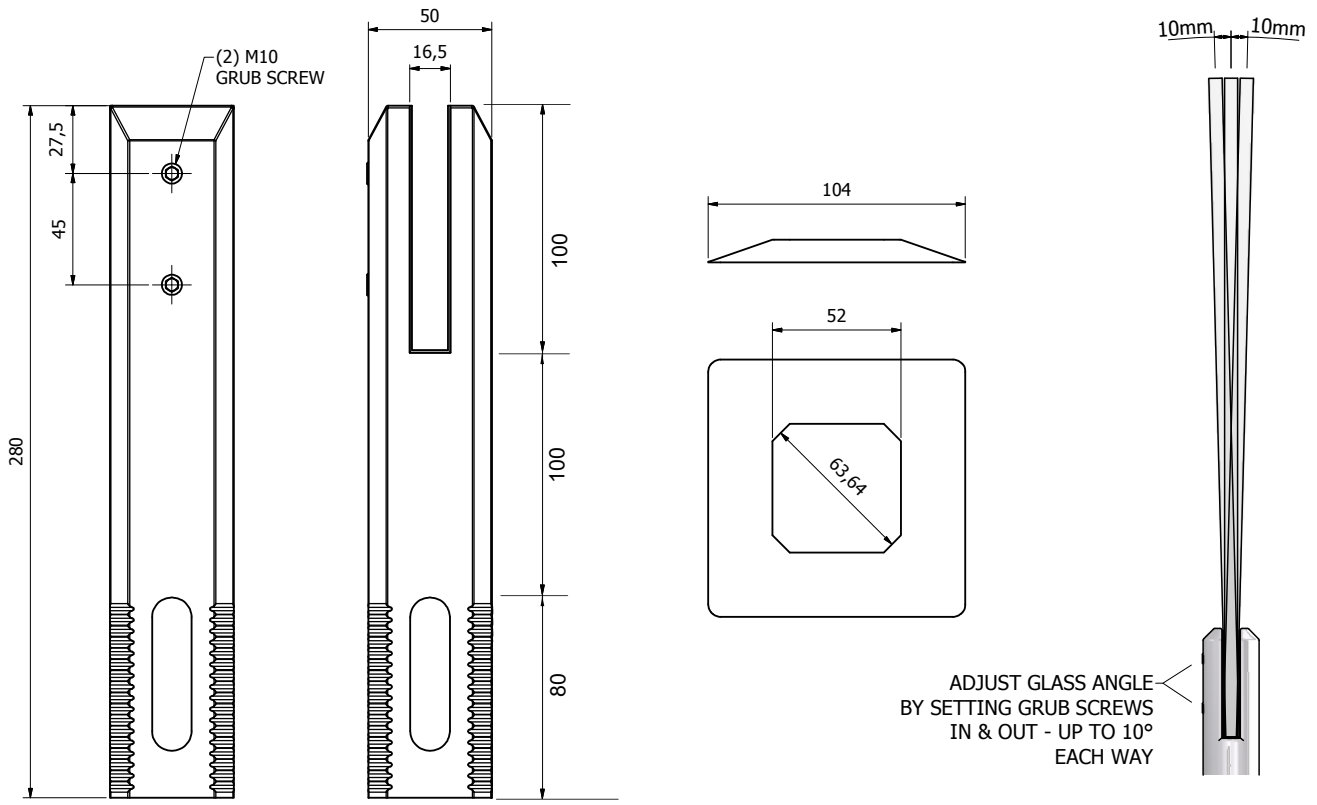

PRODUCT CODE/

ENC-SQCORE-S

PRODUCT TYPE/

Duplex 2205 Stainless Steel Fully Adjustable Square Core Spigot

TECHNICAL DETAILS/

- 316 Stainless Steel
- Suitable for surface mount
- Fully Adjustable
- To suit 12mm glass

AVAILABLE FINISHES/

- Polished
- Satin
- Black

SPECIFICATIONS/

- Pool Fence Compliant AS1926

21 Encore Avenue, Somerton, Victoria Australia 3062

info@framelessdirect.com.au
<http://www.framelessdirect.com.au>