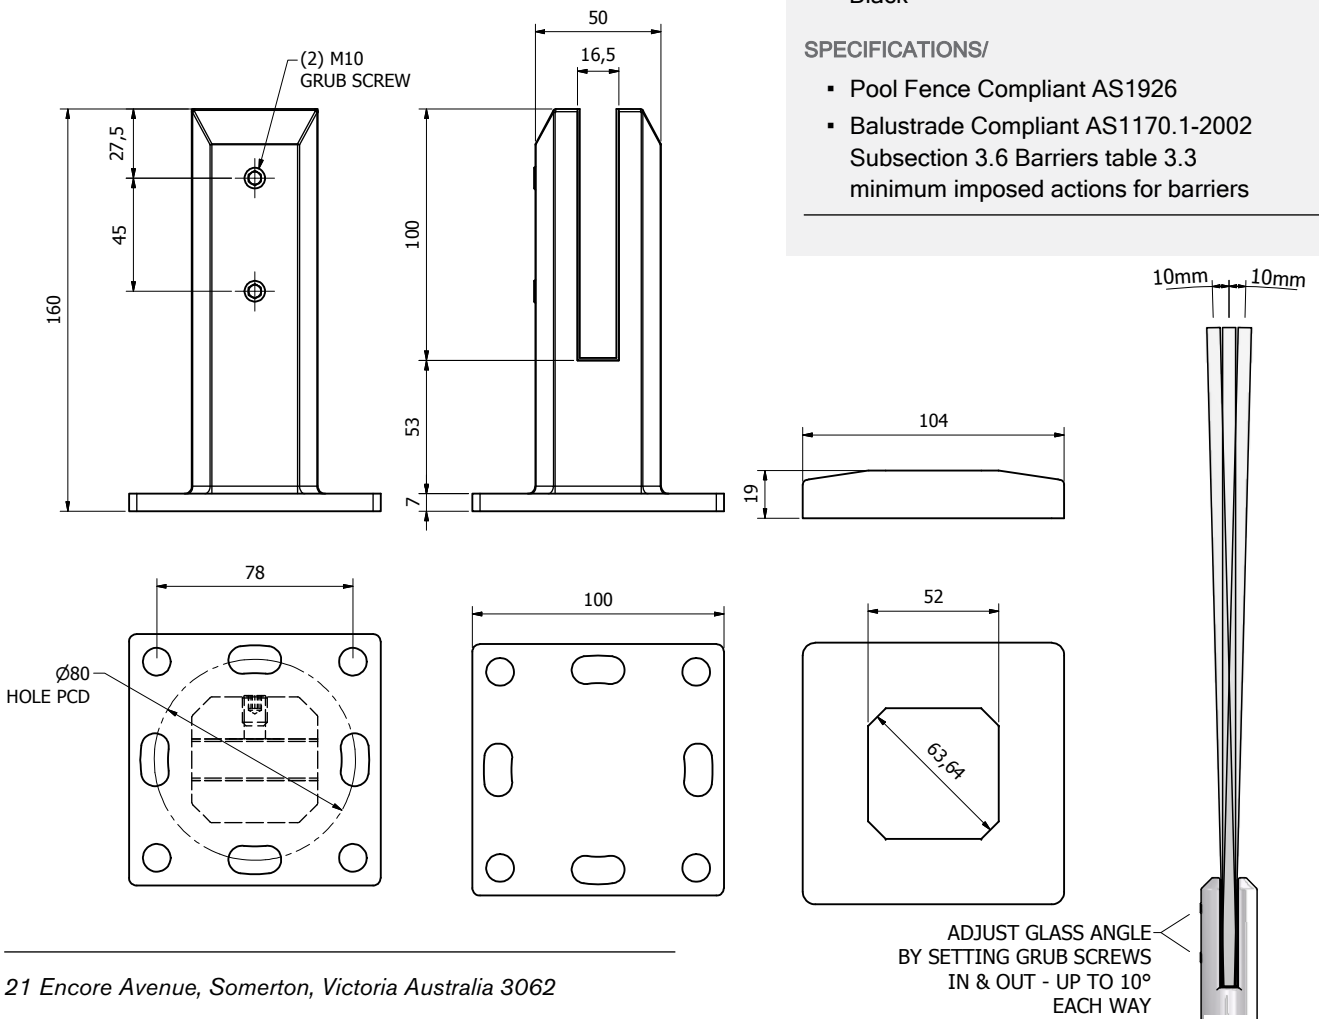

PRODUCT CODE/

**ENC-SQBASE-S**

PRODUCT TYPE/

**Duplex 2205 Stainless Steel  
 Fully Adjustable 50mm Mini  
 Post Spigot w/ Base**

TECHNICAL DETAILS/

- Stainless Steel Square Mini Post 50mm
- 316 Stainless Steel
- Suitable for surface mount
- Fully Adjustable
- To suit 12mm glass

AVAILABLE FINISHES/

- Polished
- Satin
- Black

SPECIFICATIONS/

- Pool Fence Compliant AS1926
- Balustrade Compliant AS1170.1-2002 Subsection 3.6 Barriers table 3.3 minimum imposed actions for barriers

21 Encore Avenue, Somerton, Victoria Australia 3062