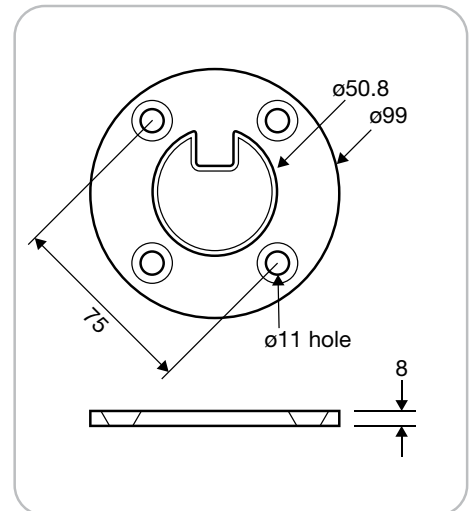

COVER PLATE DETAIL

BASE PLATE DETAIL

PRODUCT TYPE/

**Round Tube Stainless Steel  
 Single Slot 50.8mm & Base**

TECHNICAL DETAILS/

- Round Tube Single Slot 50.8mm with a wall thickness of 1.5mm
- Welded base plate
- Slot width 15mm x 15mm
- 316L Stainless Steel

CODE

**SRP50END1000**

**SRP50END1300**

DESCRIPTION

1000mm in length

1300mm in length

AVAILABLE FINISHES/

- Polished
- Satin