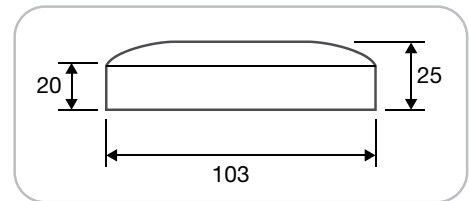

COVER PLATE DETAIL

BASE PLATE DETAIL

PRODUCT TYPE/

**Round Tube Stainless Steel  
 Single Slot 50.8mm & Base**

TECHNICAL DETAILS/

- Round Tube Single Slot 50.8mm with a wall thickness of 1.5mm
- Welded base plate
- Slot width 15mm x 15mm
- 316L Stainless Steel

CODE

**SRP50END1000**

**SRP50END1300**

DESCRIPTION

1000mm in length

1300mm in length

AVAILABLE FINISHES/

- Polished
- Satin