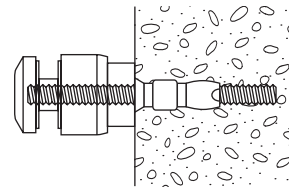

APPLICATIONS

Chemset to Masonry

Lag Screw

Nut & Washer

Masonry

PRODUCT TYPE/

Adjustable Glass Adaptor Wall Mounted Concealed

TECHNICAL DETAILS/

- Adjustable Glass adaptor wall mounted concealed
- 316 stainless steel
- Adjustable
- To suit wall mount or square post and M10 threads/coach threads

PRODUCT CODE/

GA-06

AVAILABLE FINISHES/

- Polished
- Satin