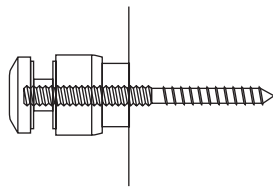

APPLICATIONS

Chemset to Masonry

Lag Screw

Nut & Washer

Masonry

PRODUCT TYPE/

Adjustable Glass Adaptor Wall Mounted Concealed

TECHNICAL DETAILS/

- Adjustable Glass adaptor wall mounted concealed
- 316 stainless steel
- Adjustable
- To suit wall mount or square post and M10 threads/coach threads

PRODUCT CODE/

GA-06

AVAILABLE FINISHES/

- Polished
- Satin