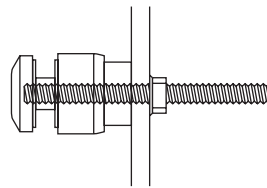

APPLICATIONS

Chemset to Masonry

Lag Screw

Nut & Washer

Masonry

PRODUCT TYPE/

Adjustable Glass Adaptor Wall Mounted Concealed

TECHNICAL DETAILS/

- Adjustable Glass adaptor wall mounted concealed
- 316 stainless steel
- Adjustable
- To suit wall mount or square post and M10 threads/coach threads

PRODUCT CODE/

GA-06

AVAILABLE FINISHES/

- Polished
- Satin