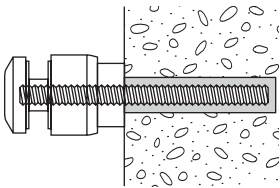

APPLICATIONS

Chemset to Masonry

Lag Screw

Nut & Washer

Masonry

PRODUCT TYPE/

Adjustable Glass Adaptor Wall Mounted Concealed

TECHNICAL DETAILS/

- Adjustable Glass adaptor wall mounted concealed
- 316 stainless steel
- Adjustable
- To suit wall mount or square post and M10 threads/coach threads

PRODUCT CODE/

GA-06

AVAILABLE FINISHES/

- Polished
- Satin