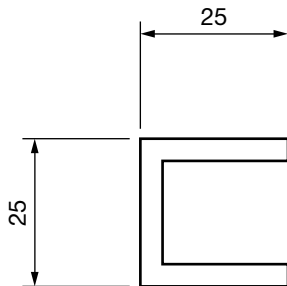

PRODUCT CODE/

CL45

PRODUCT TYPE/

45mm Square Aluminium Post

TECHNICAL DETAILS/

- 45mm Square Aluminium Post
- 45mm x 45mm x 6000mm

AVAILABLE FINISHES/

- Mill Finish
- Powder Coated Precious Silver Pearl

PRODUCT CODE/

CL25

PRODUCT TYPE/

25x25mm Aluminium Channel

TECHNICAL DETAILS/

- 25mm Aluminium Channel
- 25mm x 25mm x 6000mm

AVAILABLE FINISHES/

- Mill Finish
- Powder Coated Precious Silver Pearl