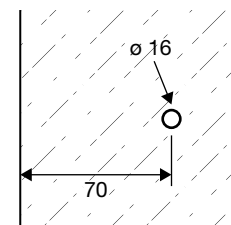

GLASS APPLICATION

PRODUCT CODE/

**SPD-70**

PRODUCT TYPE/

**Two Arm Glass Spider Adaptor Set**

AVAILABLE FINISHES/

- Satin
- Polished

DESCRIPTION/

- 'Propatch P70 series' Two Arm Glass Spider
- 32mm diameter caps to suit 10-12mm glass
- To suit flat or square posts

PARTS INCLUDED/

- Spider Fitting Single Arm Flat Base SP-4 x2
- Spider Glass Adaptor Locking Nut SP-12 x2
- M5 Threaded Rod Flat Sides SP-9 x2
- 32mm Black Nylon Washer SP-8 x4
- 32mm Glass Adaptor End Cap SP-6 x2
- 32mm Glass Adaptor Spacer SP-7 x2
- M5 Black Nylon Spacer SP-13 x2