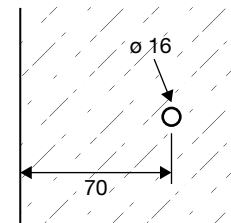

GLASS APPLICATION

PRODUCT CODE/

**SPC-60**

PRODUCT TYPE/

**Corner Glass Spider Adaptor Set**

AVAILABLE FINISHES/

- Satin
- Polished

DESCRIPTION/

- 'Propatch P60 series' Corner Glass Spider
- 32mm diameter caps to suit 10-12mm glass
- 90° corner glass-to-glass fitting

PARTS INCLUDED/

- Spider Fitting Corner Arm SP-1 x1
- Spider Glass Adaptor Locking Nut SP-12 x2
- M5 Threaded Rod Flat Sides SP-9 x2
- 32mm Black Nylon Washer SP-8 x4
- 32mm Glass Adaptor End Cap SP-6 x2
- 32mm Glass Adaptor Spacer SP-7 x2
- M5 Black Nylon Spacer SP-13 x2