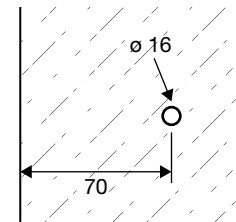

GLASS APPLICATION

PRODUCT CODE/

SPD-60

PRODUCT TYPE/

Double Sided Glass Spider Adaptor Set

AVAILABLE FINISHES/

- Satin
- Polished

DESCRIPTION/

- 'Propatch P60 series' Double Sided Glass Spider
- 32mm diameter caps to suit 10-12mm glass

PARTS INCLUDED/

- Spider Fitting Double Arm SP-2 x1
- Spider Glass Adaptor Locking Nut SP-12 x2
- M5 Threaded Rod Flat Sides SP-9 x2
- 32mm Black Nylon Washer SP-8 x4
- 32mm Glass Adaptor End Cap SP-6 x2
- 32mm Glass Adaptor Spacer SP-7 x2
- M5 Black Nylon Spacer SP-13 x2