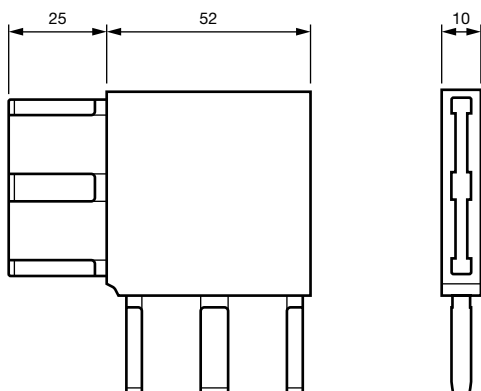

PRODUCT CODE/

10x50END

PRODUCT TYPE/

**10x50mm Handrail End Cap
 Stainless Steel**

TECHNICAL DETAILS/

- 10mm x 50mm Handrail End Cap
- 316 stainless steel
- To suit 10mm x 50mm handrail

AVAILABLE FINISHES/

- Polished
- Satin

PRODUCT CODE/

10x50ELB

PRODUCT TYPE/

**10x50mm Handrail Elbow
 Joiner Stainless Steel**

TECHNICAL DETAILS/

- 10mm x 50mm Handrail Elbow Joiner
- 316 stainless steel
- To suit 10mm x 50mm handrail

AVAILABLE FINISHES/