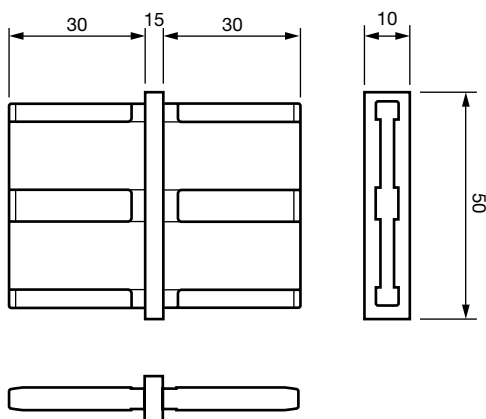

PRODUCT CODE/

10x50WALLFLANGE

PRODUCT TYPE/

**10x50mm Wall Flange
 Stainless Steel**

TECHNICAL DETAILS/

- 10mm x 50mm Wall Flange
- 316 stainless steel
- To suit 10mm x 50mm handrail

AVAILABLE FINISHES/

- Polished
- Satin

PRODUCT CODE/

10x50JOINER

PRODUCT TYPE/

**10x50mm Handrail Joiner
 Stainless Steel**

TECHNICAL DETAILS/

- 10mm x 50mm Handrail Joiner
- 316 stainless steel
- To suit 10mm x 50mm handrail

AVAILABLE FINISHES/