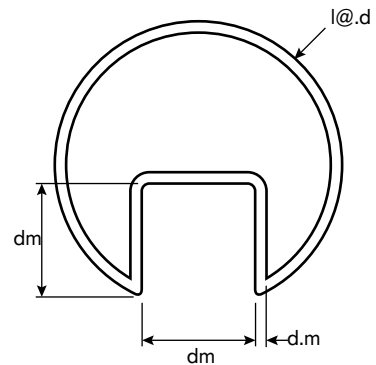

88

**Tube Slotted 25mm
 Stainless Steel**

TE AL ETALS/

- 50m.eP
- 50m.P
- 50m.P5deP
- Ida50V

E	ES R T
SR25-58	5800mm in len t
SR25-29	2900mm in len t

A A LABLE F S ES/

- 3
- 5

R T T E/

**Tube Slotted 38mm
 Stainless Steel**

TE AL ETALS/

- 50m.dP
- 50m.P
- 50m.P5dmP
- Ida50V

E	ES R T
SR38-5800	5800mm in len t
SR38-2900	2900mm in len t

5 6

- 3
- 5