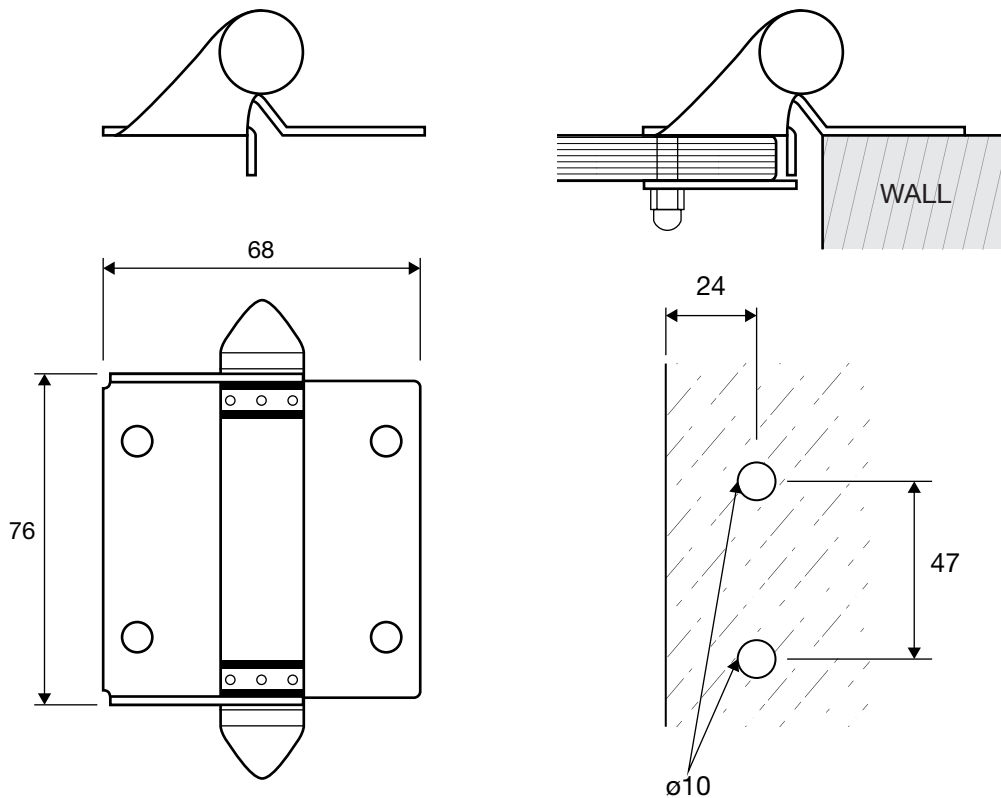

PRODUCT CODE/

MTH-FMG

PRODUCT TYPE/

Metro Hinge Face Mounted-to-Glass Set

TECHNICAL DETAILS/

- Metro Hinge Face Mounted-to-Glass Set
- 316 Stainless Steel
- To suit MTHD1 and MTHD2

AVAILABLE FINISHES/

- Satin
- Polished

glass hole req. for top and bottom of glass gate