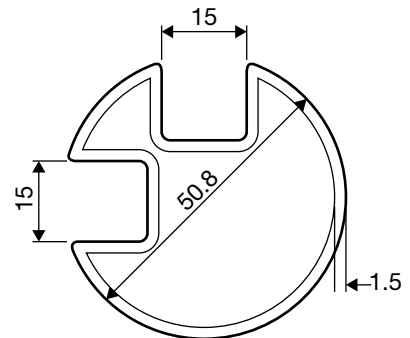

PRODUCT TYPE/

**Round Tube Stainless Steel
Single Slot 50.8mm**

TECHNICAL DETAILS/

- Round tube single slot 50.8mm
- Wall thickness 1.5mm
- Slot width 15mm x 15mm
- 316 stainless steel

CODE

SR50-SINGLESLOT-2900

DESCRIPTION

2900mm in length

SR50-SINGLESLOT-5800

5800mm in length

AVAILABLE FINISHES/

- Polished
- Satin

PRODUCT TYPE/

**Round Tube Stainless Steel
90° Double Slot 50mm**

TECHNICAL DETAILS/

- Round tube 90° double slot 50.8mm
- Wall thickness 1.5mm
- Slot width 15mm x 15mm
- 316 stainless steel

CODE

SR50-90DEG-3000

DESCRIPTION

3000mm in length

AVAILABLE FINISHES/

- Polished
- Satin