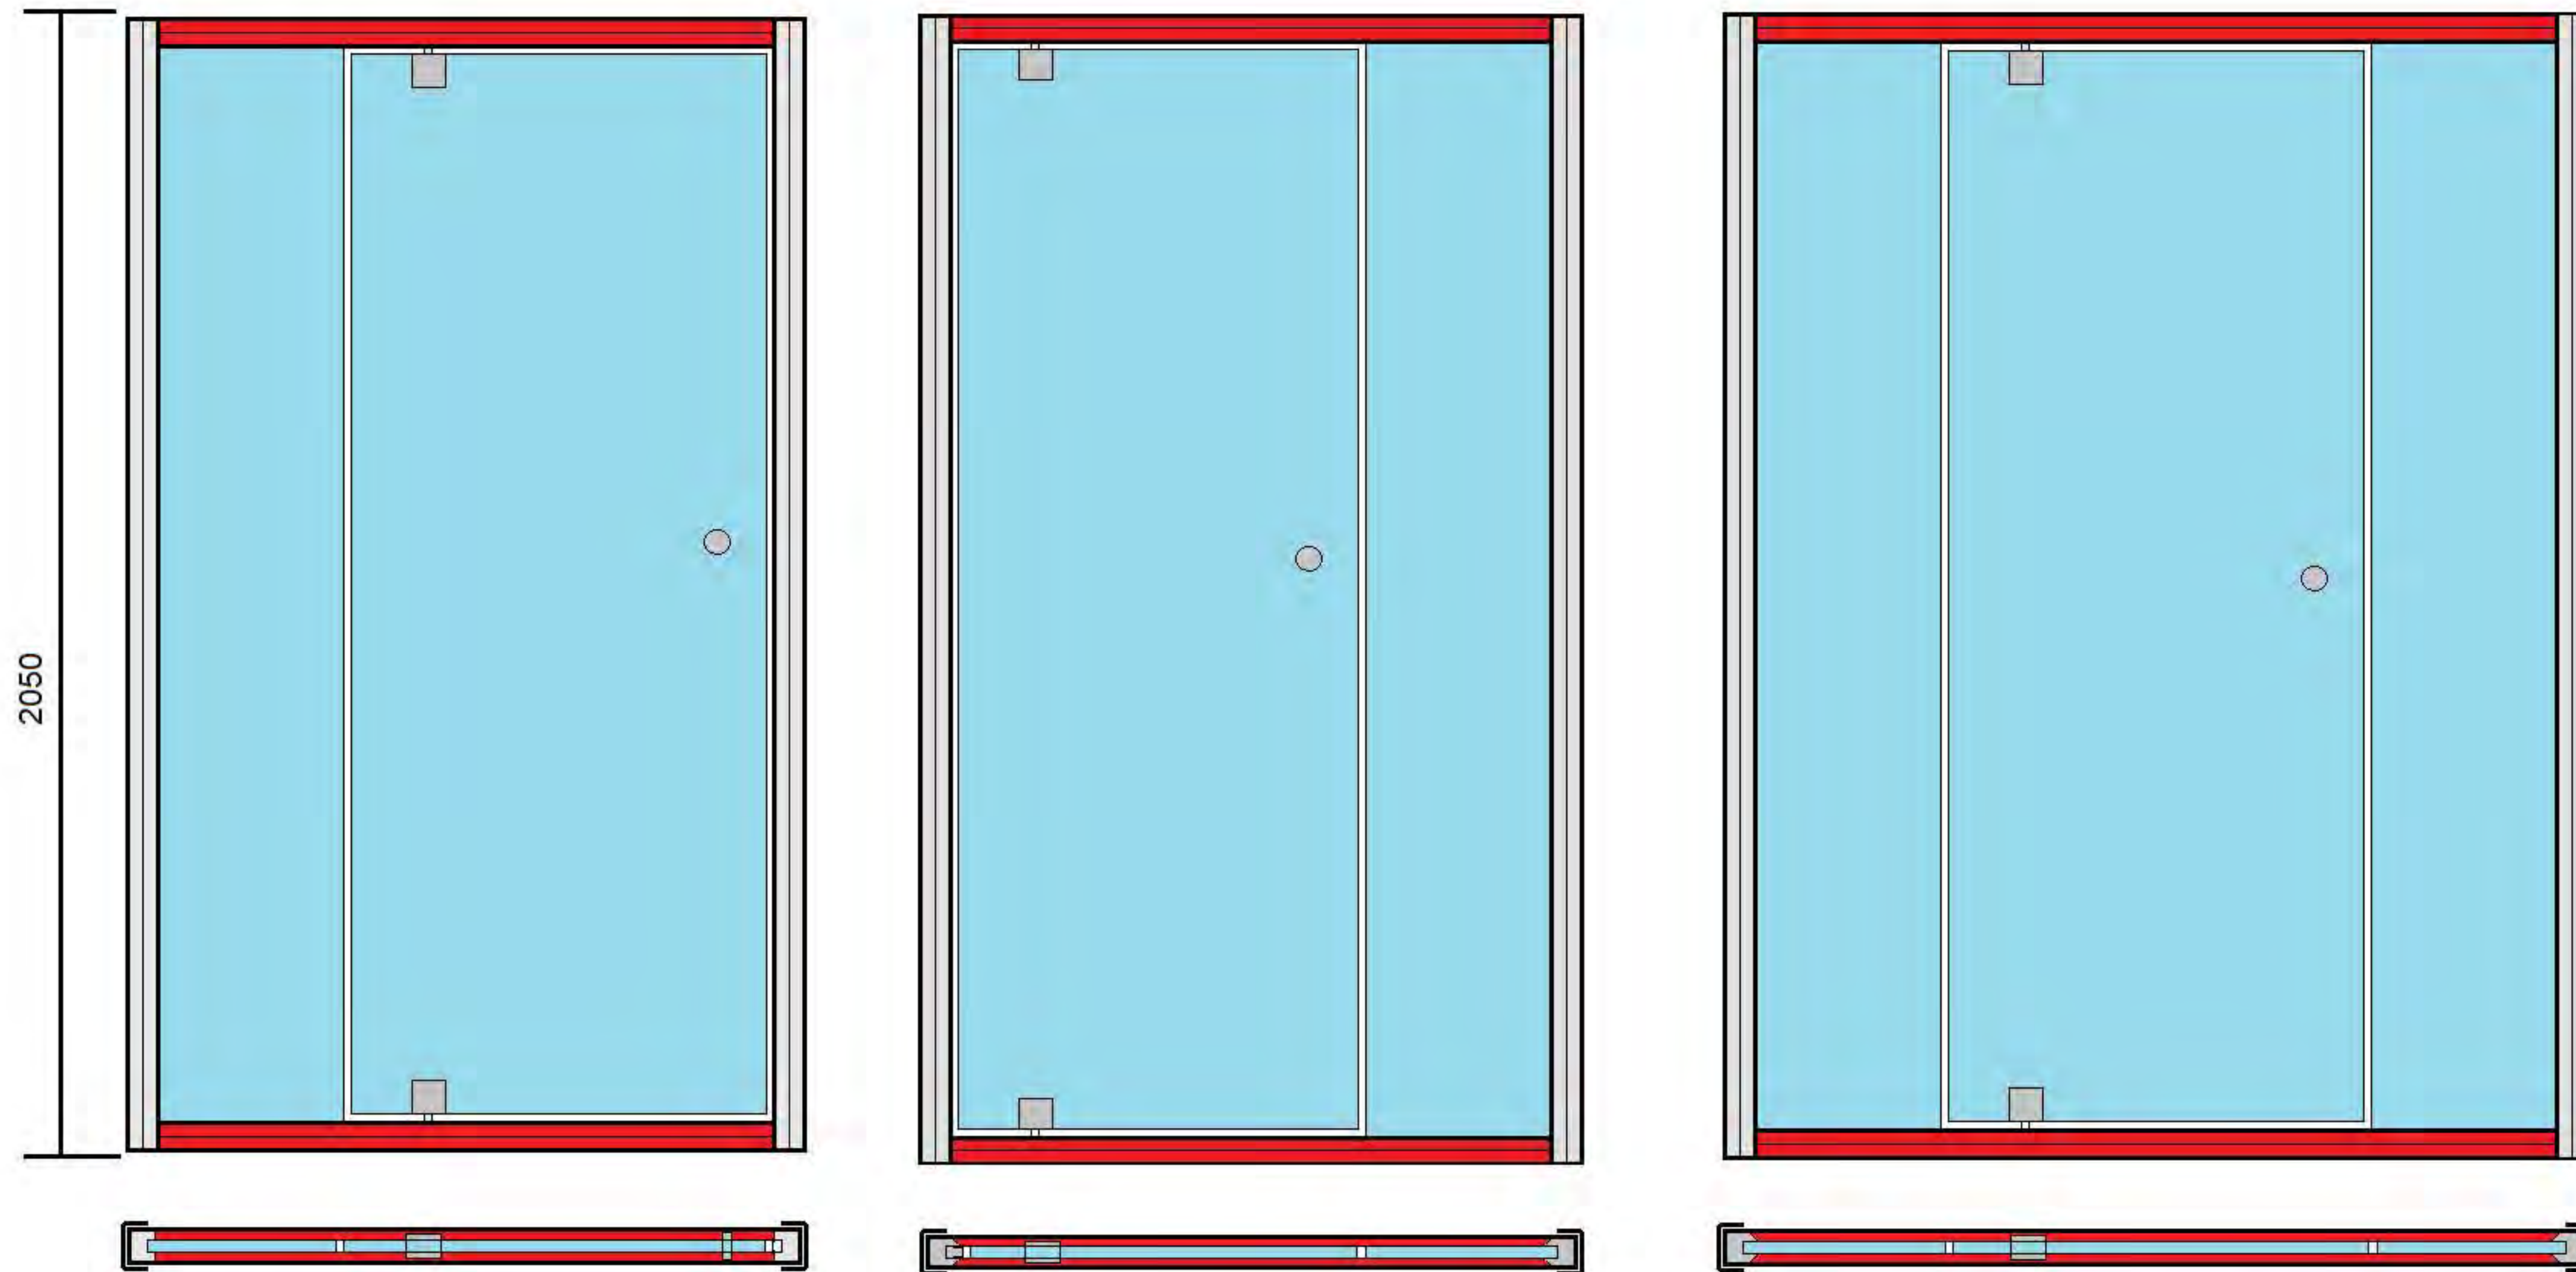

MASTER RANGE (INLINE SHOWERS) (technical drawings)

Top & Bottom Cutting Rail Size = Overall Size - 58mm