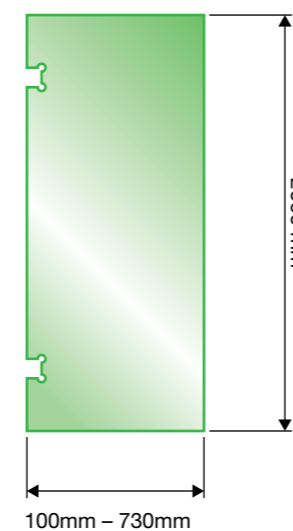

QUICK SIZE GUIDE (ALL GLASS HEIGHT 2000mm)

1 DOOR PANEL

WIDTH: 647mm up to 807mm

2 PANEL

WIDTH: 660mm up to 2937mm
RETURN: 100mm to 1500mm
(includes door & return panel)

2 PANEL (a)

WIDTH: 750mm up to 2310mm
(includes door & fixed panel)

2 PANEL (b)

WIDTH: 774mm up to 1434mm
(includes door & hinge panel)

3 PANEL

WIDTH: 847mm up to 2937mm
(includes door, hinge & fixed panel)

3 PANEL (a)

WIDTH: 762mm up to 2322mm
RETURN: 100mm to 1500mm
(includes door, fixed & return panel)

3 PANEL (b)

WIDTH: 757mm up to 1442mm
RETURN: 100mm to 1500mm
(includes door, fixed & return panel)

4 PANEL

WIDTH: 860mm up to 2937mm
RETURN: 100mm to 1500mm
(includes door, fixed & return panel)

FIXED PANEL

WIDTH: 100mm up to 1500mm

OVERBATH

HEIGHT: 1600mm
DOOR WIDTH: 400mm
FIXED WIDTH: 500mm to 600mm
(includes door & hinge panel)

12mm GLASS SHOWER PANELS (IN STOCK)

FIXED PANEL (FP)

DOOR PANEL (DP)

HINGE PANEL (HP)