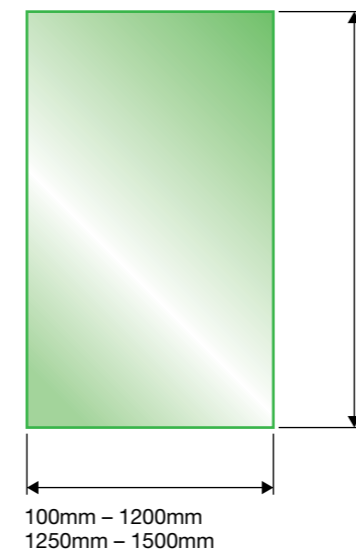

QUICK SIZE GUIDE (ALL GLASS HEIGHT 2000mm)

1 DOOR PANEL

WIDTH: 647mm up to 807mm

2 PANEL

WIDTH: 660mm up to 2937mm
RETURN: 100mm to 1500mm
(includes door & return panel)

2 PANEL (a)

WIDTH: 750mm up to 2310mm
(includes door & fixed panel)

WIDTH: 100mm up to 1500mm

OVERBATH

HEIGHT: 1600mm
DOOR WIDTH: 400mm
FIXED WIDTH: 500mm to 600mm
(includes door & hinge panel)

12mm GLASS SHOWER PANELS (IN STOCK)

FIXED PANEL (FP)

DOOR PANEL (DP)

HINGE PANEL (HP)