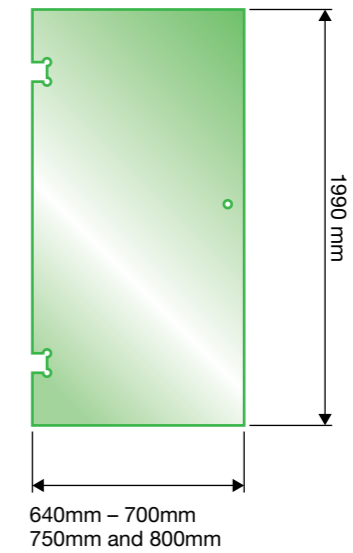

QUICK SIZE GUIDE (ALL GLASS HEIGHT 2000mm)

1 DOOR PANEL

WIDTH: 647mm up to 807mm

2 PANEL

WIDTH: 660mm up to 2937mm
RETURN: 100mm to 1500mm
(includes door & return panel)

2 PANEL (a)

WIDTH: 750mm up to 2310mm
(includes door & fixed panel)

2 PANEL (b)

WIDTH: 774mm up to 1434mm
(includes door & hinge panel)

3 PANEL

WIDTH: 847mm up to 2937mm
(includes door, hinge & fixed panel)

3 PANEL (a)

WIDTH: 762mm up to 2322mm
RETURN: 100mm to 1500mm
(includes door, fixed & return panel)

3 PANEL (b)

WIDTH: 757mm up to 1442mm
RETURN: 100mm to 1500mm
(includes door, fixed & return panel)

4 PANEL

WIDTH: 860mm up to 2937mm
RETURN: 100mm to 1500mm
(includes door, fixed & return panel)

FIXED PANEL

WIDTH: 100mm up to 1500mm

OVERBATH

HEIGHT: 1600mm
DOOR WIDTH: 400mm
FIXED WIDTH: 500mm to 600mm
(includes door & hinge panel)

12mm GLASS SHOWER PANELS (IN STOCK)

FIXED PANEL (FP)

DOOR PANEL (DP)

HINGE PANEL (HP)