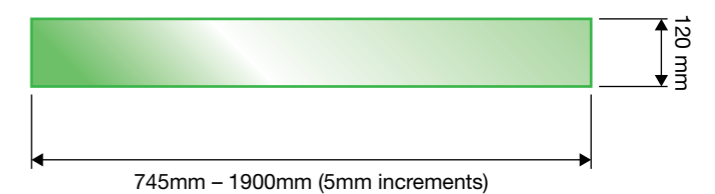

8mm TOP HEADER PANELS (TP)

- All glass R2 radius corners
- All high polished edges

*SUBJECT TO AVAILABILITY